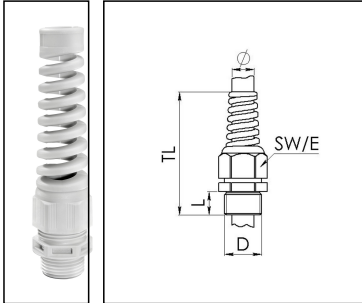

SKVS 13,5

Cable gland with bend protection, polyamide, Pg 13,5 RAL 7035

Product illustrations are exemplary and may differ from the chosen product. Further variants and individual customization, we will gladly provide you on request.

Material cable gland	Polyamide
Material sealing gasket	EPDM
Protection class	IP69, IP68 (5 bar 30 min)
Temp. range min	-20 °C
Temp. range max	80 °C
Glow wire test	750 °C
Thread type	PG
Ø Connection thread D	13,5
Length screw-in thread L	9 mm
Ø cable diameter min	6 mm
Ø cable diameter max	12 mm
Key width SW	24 mm
Collar diameter (E)	27 mm
Total length TL	105 mm
Type of cable anchorage	A
Product Color	RAL 7035
Type	SKVS 13,5
Order no. RAL 7035	10060618
Packing unit	25
ETIM-Classification	EC000441