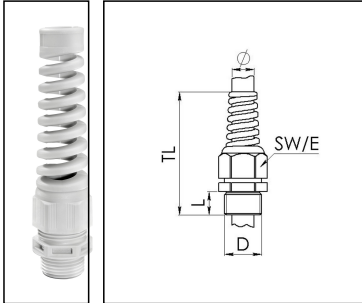

## SKVS 13,5

Cable gland with bend protection, polyamide, Pg 13,5 RAL 7035

Product illustrations are exemplary and may differ from the chosen product. Further variants and individual customization, we will gladly provide you on request.

<b>Material cable gland</b>	Polyamide
<b>Material sealing gasket</b>	EPDM
<b>Protection class</b>	IP69, IP68 (5 bar 30 min)
<b>Temp. range min</b>	-20 °C
<b>Temp. range max</b>	80 °C
<b>Glow wire test</b>	750 °C
<b>Thread type</b>	PG
<b>Ø Connection thread D</b>	13,5
<b>Length screw-in thread L</b>	9 mm
<b>Ø cable diameter min</b>	6 mm
<b>Ø cable diameter max</b>	12 mm
<b>Key width SW</b>	24 mm
<b>Collar diameter (E)</b>	27 mm
<b>Total length TL</b>	105 mm
<b>Type of cable anchorage</b>	A
<b>Product Color</b>	RAL 7035
<b>Type</b>	SKVS 13,5
<b>Order no. RAL 7035</b>	10060618
<b>Packing unit</b>	25
<b>ETIM-Classification</b>	EC000441