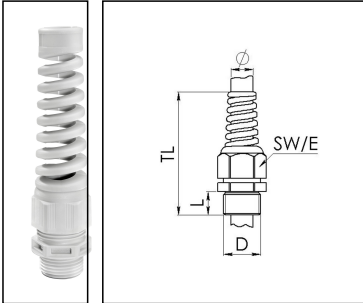

## SKVS 13,5

Cable gland with bend protection, polyamide

Product illustrations are exemplary and may differ from the chosen product. Further variants and individual customization, we will gladly provide you on request.

<b>Material cable gland</b>	Polyamide
<b>Material sealing gasket</b>	EPDM
<b>Protection class</b>	IP69, IP68 (5 bar 30 min)
<b>Temp. range min</b>	-20 °C
<b>Temp. range max</b>	80 °C
<b>Glow wire test</b>	750 °C
<b>Thread type</b>	PG
<b>Ø Connection thread D</b>	13,5
<b>Length screw-in thread L</b>	9 mm
<b>Ø cable diameter min</b>	6 mm
<b>Ø cable diameter max</b>	12 mm
<b>Key width SW</b>	24 mm
<b>Collar diameter (E)</b>	27 mm
<b>Total length TL</b>	105 mm
<b>Type of cable anchorage</b>	A
<b>Product Color</b>	RAL 7035
<b>Type</b>	SKVS 13,5
<b>Order no. RAL 7035</b>	10060618
<b>Packing unit</b>	25
<b>ETIM-Classification</b>	EC000441