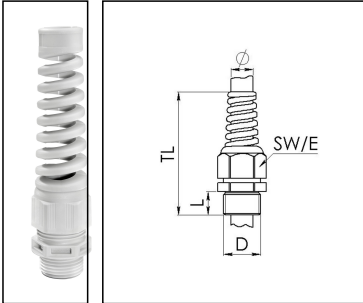

SKVS 16

Cable gland with bend protection, polyamide, Pg 16, RAL 7035

Product illustrations are exemplary and may differ from the chosen product. Further variants and individual customization, we will gladly provide you on request.

Material cable gland	Polyamide
Material sealing gasket	EPDM
Protection class	IP69, IP68 (5 bar 30 min)
Temp. range min	-20 °C
Temp. range max	80 °C
Glow wire test	750 °C
Thread type	PG
Ø Connection thread D	16
Length screw-in thread L	10 mm
Ø cable diameter min	10 mm
Ø cable diameter max	14 mm
Key width SW	27 mm
Collar diameter (E)	29 mm
Total length TL	119 mm
Type of cable anchorage	A
Product Color	RAL 7035
Type	SKVS 16
Order no. RAL 7035	10060619
Packing unit	25
ETIM-Classification	EC000441