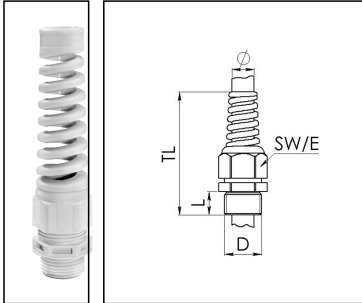

SKVS 16

Cable gland with bend protection, polyamide, Pg 16, RAL 7035

Product illustrations are exemplary and may differ from the chosen product. Further variants and individual customization, we will gladly provide you on request.

Material cable gland	Polyamide
Material sealing gasket	EPDM
Protection class	IP69, IP68 (5 bar 30 min)
Temp. range min	-20 °C
Temp. range max	80 °C
Glow wire test	750 °C
Thread type	PG
Ø Connection thread D	16
Length screw-in thread L	10 mm
Ø cable diameter min	10 mm
Ø cable diameter max	14 mm
Key width SW	27 mm
Collar diameter (E)	29 mm
Total length TL	119 mm
Type of cable anchorage	A
Product Color	RAL 7035
Type	SKVS 16
Order no. RAL 7035	10060619
Packing unit	25
ETIM-Classification	EC000441