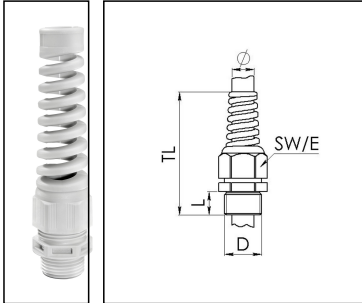

## SKVS 16

Cable gland with bend protection, polyamide, Pg 16, RAL 7035

Product illustrations are exemplary and may differ from the chosen product. Further variants and individual customization, we will gladly provide you on request.

<b>Material cable gland</b>	Polyamide
<b>Material sealing gasket</b>	EPDM
<b>Protection class</b>	IP69, IP68 (5 bar 30 min)
<b>Temp. range min</b>	-20 °C
<b>Temp. range max</b>	80 °C
<b>Glow wire test</b>	750 °C
<b>Thread type</b>	PG
<b>Ø Connection thread D</b>	16
<b>Length screw-in thread L</b>	10 mm
<b>Ø cable diameter min</b>	10 mm
<b>Ø cable diameter max</b>	14 mm
<b>Key width SW</b>	27 mm
<b>Collar diameter (E)</b>	29 mm
<b>Total length TL</b>	119 mm
<b>Type of cable anchorage</b>	A
<b>Product Color</b>	RAL 7035
<b>Type</b>	SKVS 16
<b>Order no. RAL 7035</b>	10060619
<b>Packing unit</b>	25
<b>ETIM-Classification</b>	EC000441