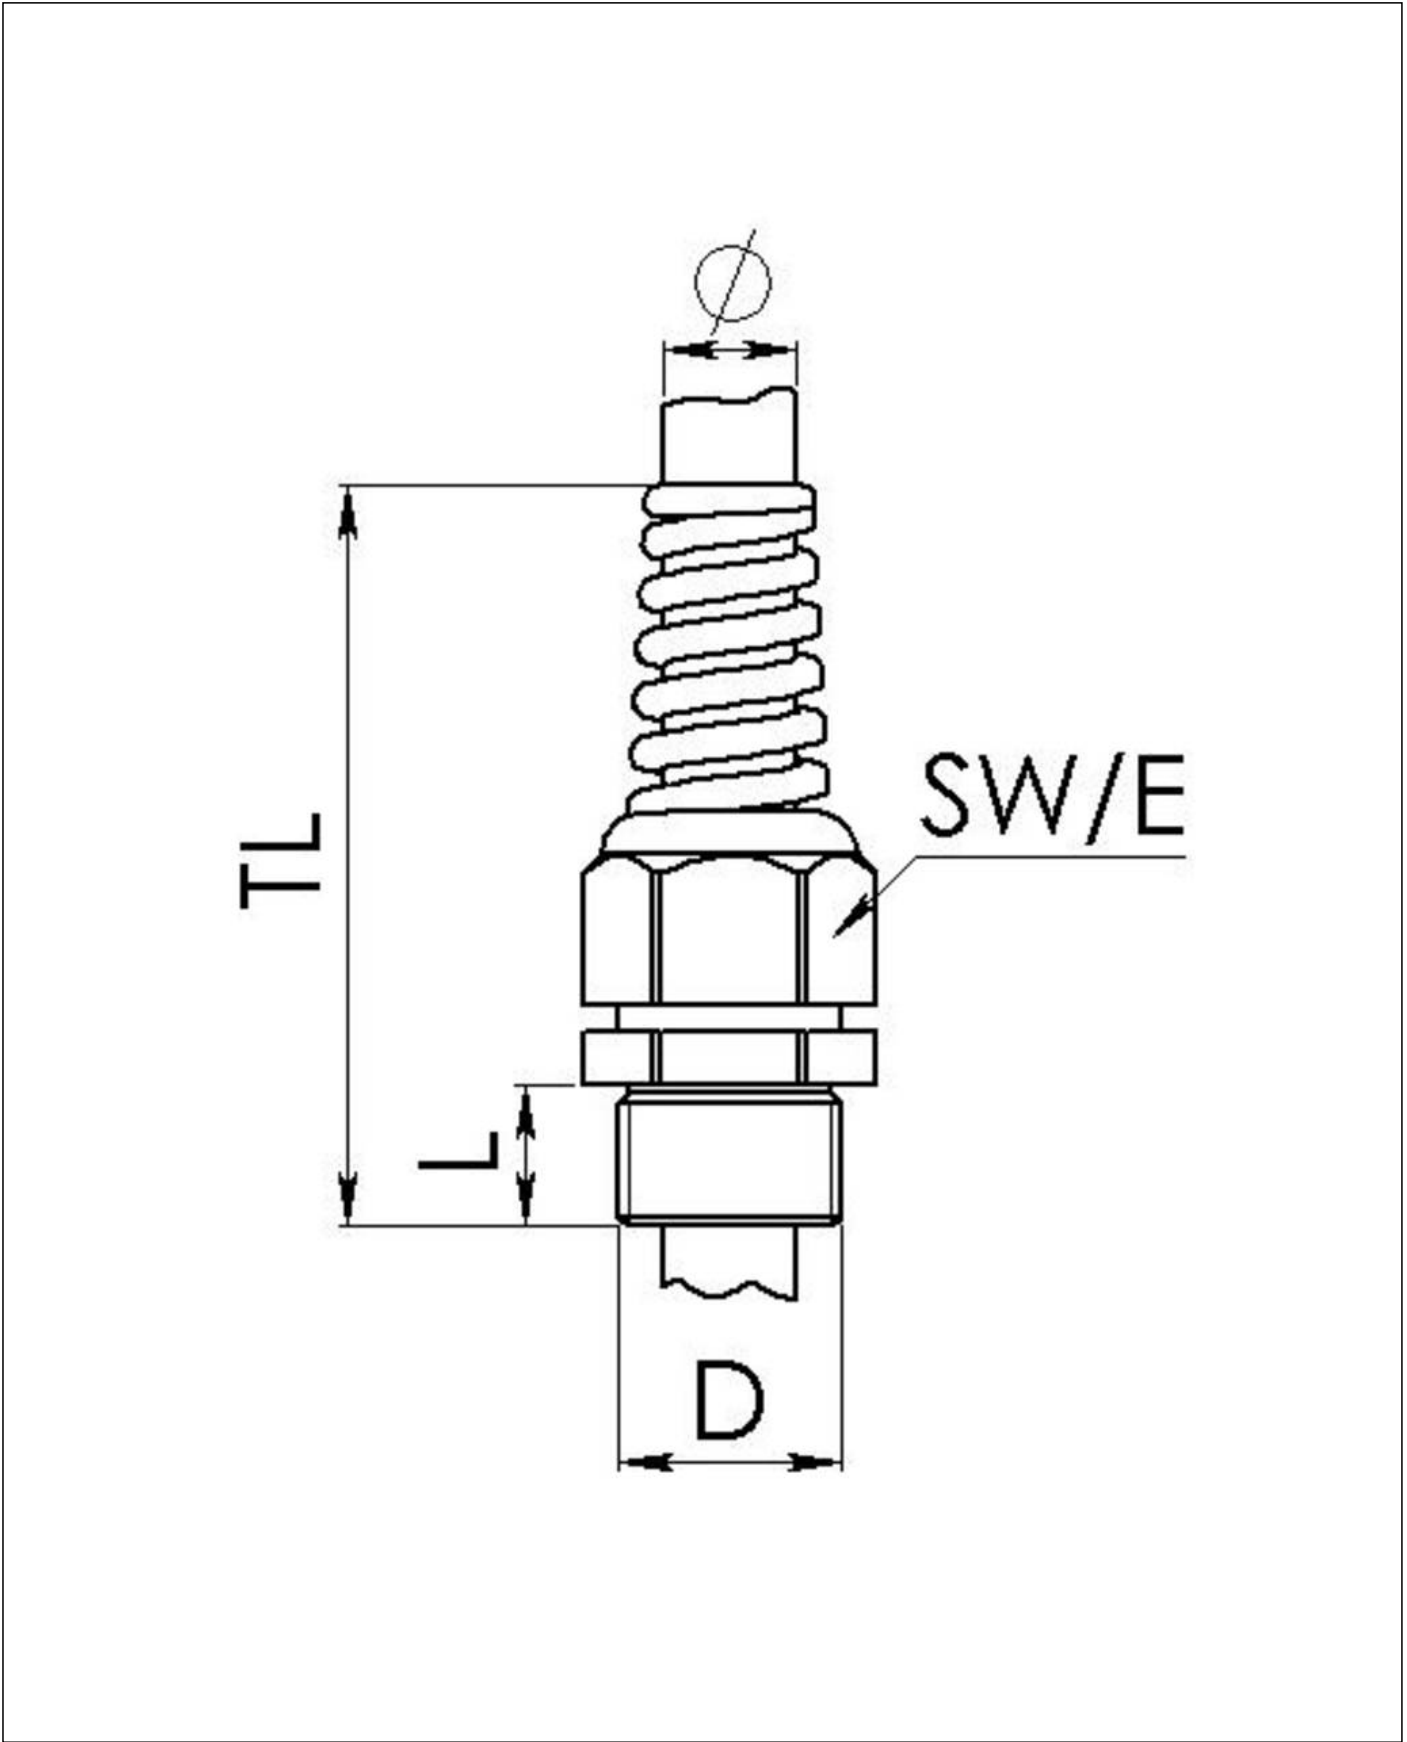

Your Contact:
WISKA Hoppmann GmbH
Kisdorfer Weg 28 · 24568 Kaltenkirchen · Germany
☎ +49-4191-508-0 · 📠 +49-4191-508-209
contact@wiska.de · www.wiska.com