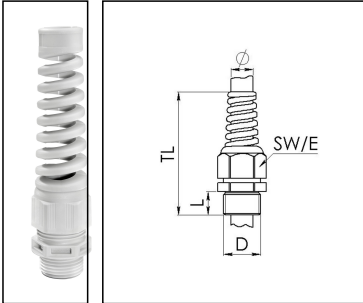

SKVS 21

Cable gland with bend protection, polyamide, Pg 21, RAL 7035

Product illustrations are exemplary and may differ from the chosen product. Further variants and individual customization, we will gladly provide you on request.

Material cable gland	Polyamide
Material sealing gasket	EPDM
Protection class	IP69, IP68 (5 bar 30 min)
Temp. range min	-20 °C
Temp. range max	80 °C
Glow wire test	750 °C
Thread type	PG
Ø Connection thread D	21
Length screw-in thread L	11 mm
Ø cable diameter min	13 mm
Ø cable diameter max	18 mm
Key width SW	33 mm
Collar diameter (E)	38 mm
Total length TL	139 mm
Type of cable anchorage	A
Product Color	RAL 7035
Type	SKVS 21
Order no. RAL 7035	10060620
Packing unit	10
ETIM-Classification	EC000441