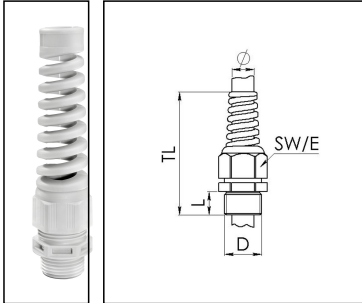

SKVS 21

Cable gland with bend protection, polyamide, Pg 21, RAL 7035

Product illustrations are exemplary and may differ from the chosen product. Further variants and individual customization, we will gladly provide you on request.

Material cable gland	Polyamide
Material sealing gasket	EPDM
Protection class	IP69, IP68 (5 bar 30 min)
Temp. range min	-20 °C
Temp. range max	80 °C
Glow wire test	750 °C
Thread type	PG
Ø Connection thread D	21
Length screw-in thread L	11 mm
Ø cable diameter min	13 mm
Ø cable diameter max	18 mm
Key width SW	33 mm
Collar diameter (E)	38 mm
Total length TL	139 mm
Type of cable anchorage	A
Product Color	RAL 7035
Type	SKVS 21
Order no. RAL 7035	10060620
Packing unit	10
ETIM-Classification	EC000441