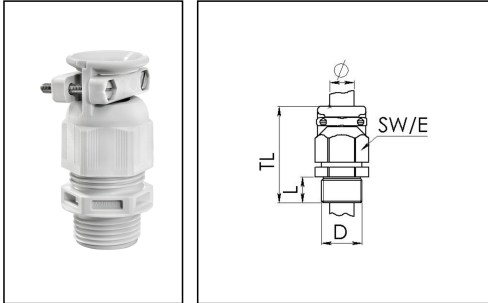

## ESKVZ 12

Cable gland with external strain relief, polyamide, M12, RAL 7035

Product illustrations are exemplary and may differ from the chosen product. Further variants and individual customization, we will gladly provide you on request.

<b>Material cable gland</b>	Polyamide
<b>Material sealing gasket</b>	EPDM
<b>Protection class</b>	IP69, IP68 (5 bar 30 min)
<b>Temp. range min</b>	-40 °C
<b>Temp. range max</b>	100 °C
<b>Glow wire test</b>	750 °C
<b>Thread type</b>	M
<b>Ø Connection thread D</b>	12
<b>Lead</b>	1,5
<b>Length screw-in thread L</b>	9 mm
<b>Ø cable diameter min</b>	3 mm
<b>Ø cable diameter max</b>	7 mm
<b>Ø cable diameter UL</b>	4,1 mm - 6 mm
<b>Key width SW</b>	16 mm
<b>Collar diameter (E)</b>	18 mm
<b>Total length TL</b>	38 mm - 43 mm
<b>Type of cable anchorage</b>	B
<b>Install. torques fitting</b>	2 N m
<b>Install. torques cap nut</b>	2 N m
<b>Impact category</b>	2
<b>Product Color</b>	RAL 7035
<b>Type</b>	ESKVZ 12
<b>Order no. RAL 7035</b>	10060722
<b>Packing unit</b>	100
<b>ETIM-Classification</b>	EC000441