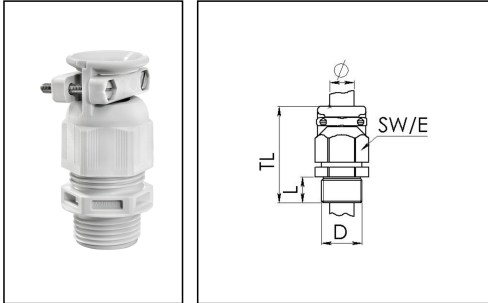

ESKVZ 16

Cable gland with external strain relief, polyamide, M16, RAL 7035

Product illustrations are exemplary and may differ from the chosen product. Further variants and individual customization, we will gladly provide you on request.

Material cable gland	Polyamide
Material sealing gasket	EPDM
Protection class	IP69, IP68 (5 bar 30 min)
Temp. range min	-40 °C
Temp. range max	100 °C
Glow wire test	750 °C
Thread type	M
Ø Connection thread D	16
Lead	1,5
Length screw-in thread L	9 mm
Ø cable diameter min	4,5 mm
Ø cable diameter max	10 mm
Ø cable diameter UL	6 mm - 8,6 mm
Key width SW	20 mm
Collar diameter (E)	22 mm
Total length TL	40 mm - 46 mm
Type of cable anchorage	B
Install. torques fitting	3,5 N m
Install. torques cap nut	3 N m
Impact category	2
Torque clamp srew	0,3 N m
Product Color	RAL 7035
Type	ESKVZ 16
Order no. RAL 7035	10060723
Packing unit	100