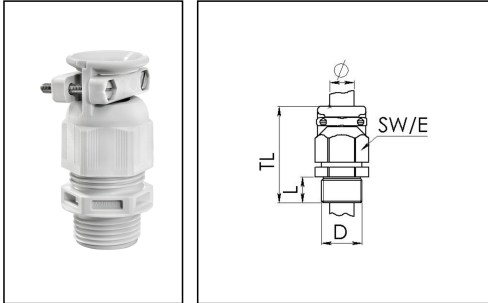

ESKVZ 20

Cable gland with external strain relief, polyamide, M20, RAL 7035

Product illustrations are exemplary and may differ from the chosen product. Further variants and individual customization, we will gladly provide you on request.

Material cable gland	Polyamide
Material sealing gasket	EPDM
Protection class	IP69, IP68 (5 bar 30 min)
Temp. range min	-40 °C
Temp. range max	100 °C
Glow wire test	750 °C
Thread type	M
Ø Connection thread D	20
Lead	1,5
Length screw-in thread L	10 mm
Ø cable diameter min	6 mm
Ø cable diameter max	13 mm
Ø cable diameter UL	7,5 mm - 11,3 mm
Key width SW	24 mm
Collar diameter (E)	27 mm
Total length TL	49 mm - 58 mm
Type of cable anchorage	B
Install. torques fitting	4 N m
Install. torques cap nut	4 N m
Impact category	2
Torque clamp srew	0,4 N m
Product Color	RAL 7035
Type	ESKVZ 20
Order no. RAL 7035	10060724
Packing unit	50