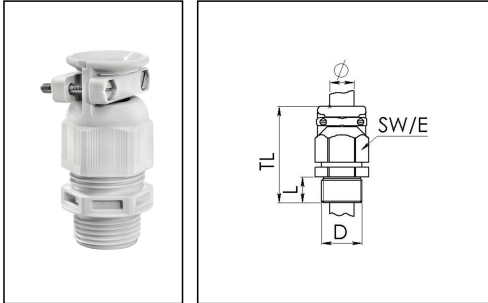

ESKVZ 32

Cable gland with external strain relief, polyamide, M32, RAL 7035

Product illustrations are exemplary and may differ from the chosen product. Further variants and individual customization, we will gladly provide you on request.

Material cable gland	Polyamide
Material sealing gasket	EPDM
Protection class	IP69, IP68 (5 bar 30 min)
Temp. range min	-40 °C
Temp. range max	100 °C
Glow wire test	750 °C
Thread type	M
Ø Connection thread D	32
Lead	1,5
Length screw-in thread L	12 mm
Ø cable diameter min	13 mm
Ø cable diameter max	21 mm
Ø cable diameter UL	14,6 mm - 19,5 mm
Key width SW	36 mm
Collar diameter (E)	40 mm
Total length TL	57 mm - 66 mm
Type of cable anchorage	B
Install. torques fitting	15 N m
Install. torques cap nut	6 N m
Impact category	4
Torque clamp screw	0,5 N m
Product Color	RAL 7035
Type	ESKVZ 32
Order no. RAL 7035	10060727
Packing unit	10