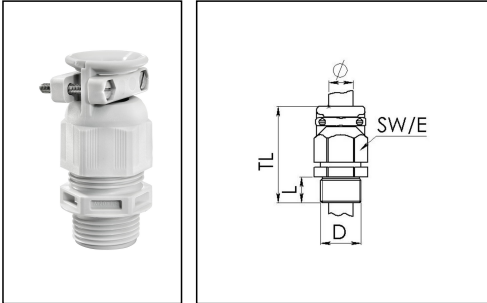

ESKVZ 32

Cable gland with external strain relief, polyamide, M32, RAL 7035

Product illustrations are exemplary and may differ from the chosen product. Further variants and individual customization, we will gladly provide you on request.

Material cable gland	Polyamide
Material sealing gasket	EPDM
Protection class	IP69, IP68 (5 bar 30 min)
Temp. range min	-40 °C
Temp. range max	100 °C
Glow wire test	750 °C
Thread type	M
Ø Connection thread D	32
Lead	1,5
Length screw-in thread L	12 mm
Ø cable diameter min	13 mm
Ø cable diameter max	21 mm
Ø cable diameter UL	14,6 mm - 19,5 mm
Key width SW	36 mm
Collar diameter (E)	40 mm
Total length TL	57 mm - 66 mm
Type of cable anchorage	B
Install. torques fitting	15 N m
Install. torques cap nut	6 N m
Impact category	4
Torque clamp srew	0,5 N m
Product Color	RAL 7035
Type	ESKVZ 32
Order no. RAL 7035	10060727
Packing unit	10