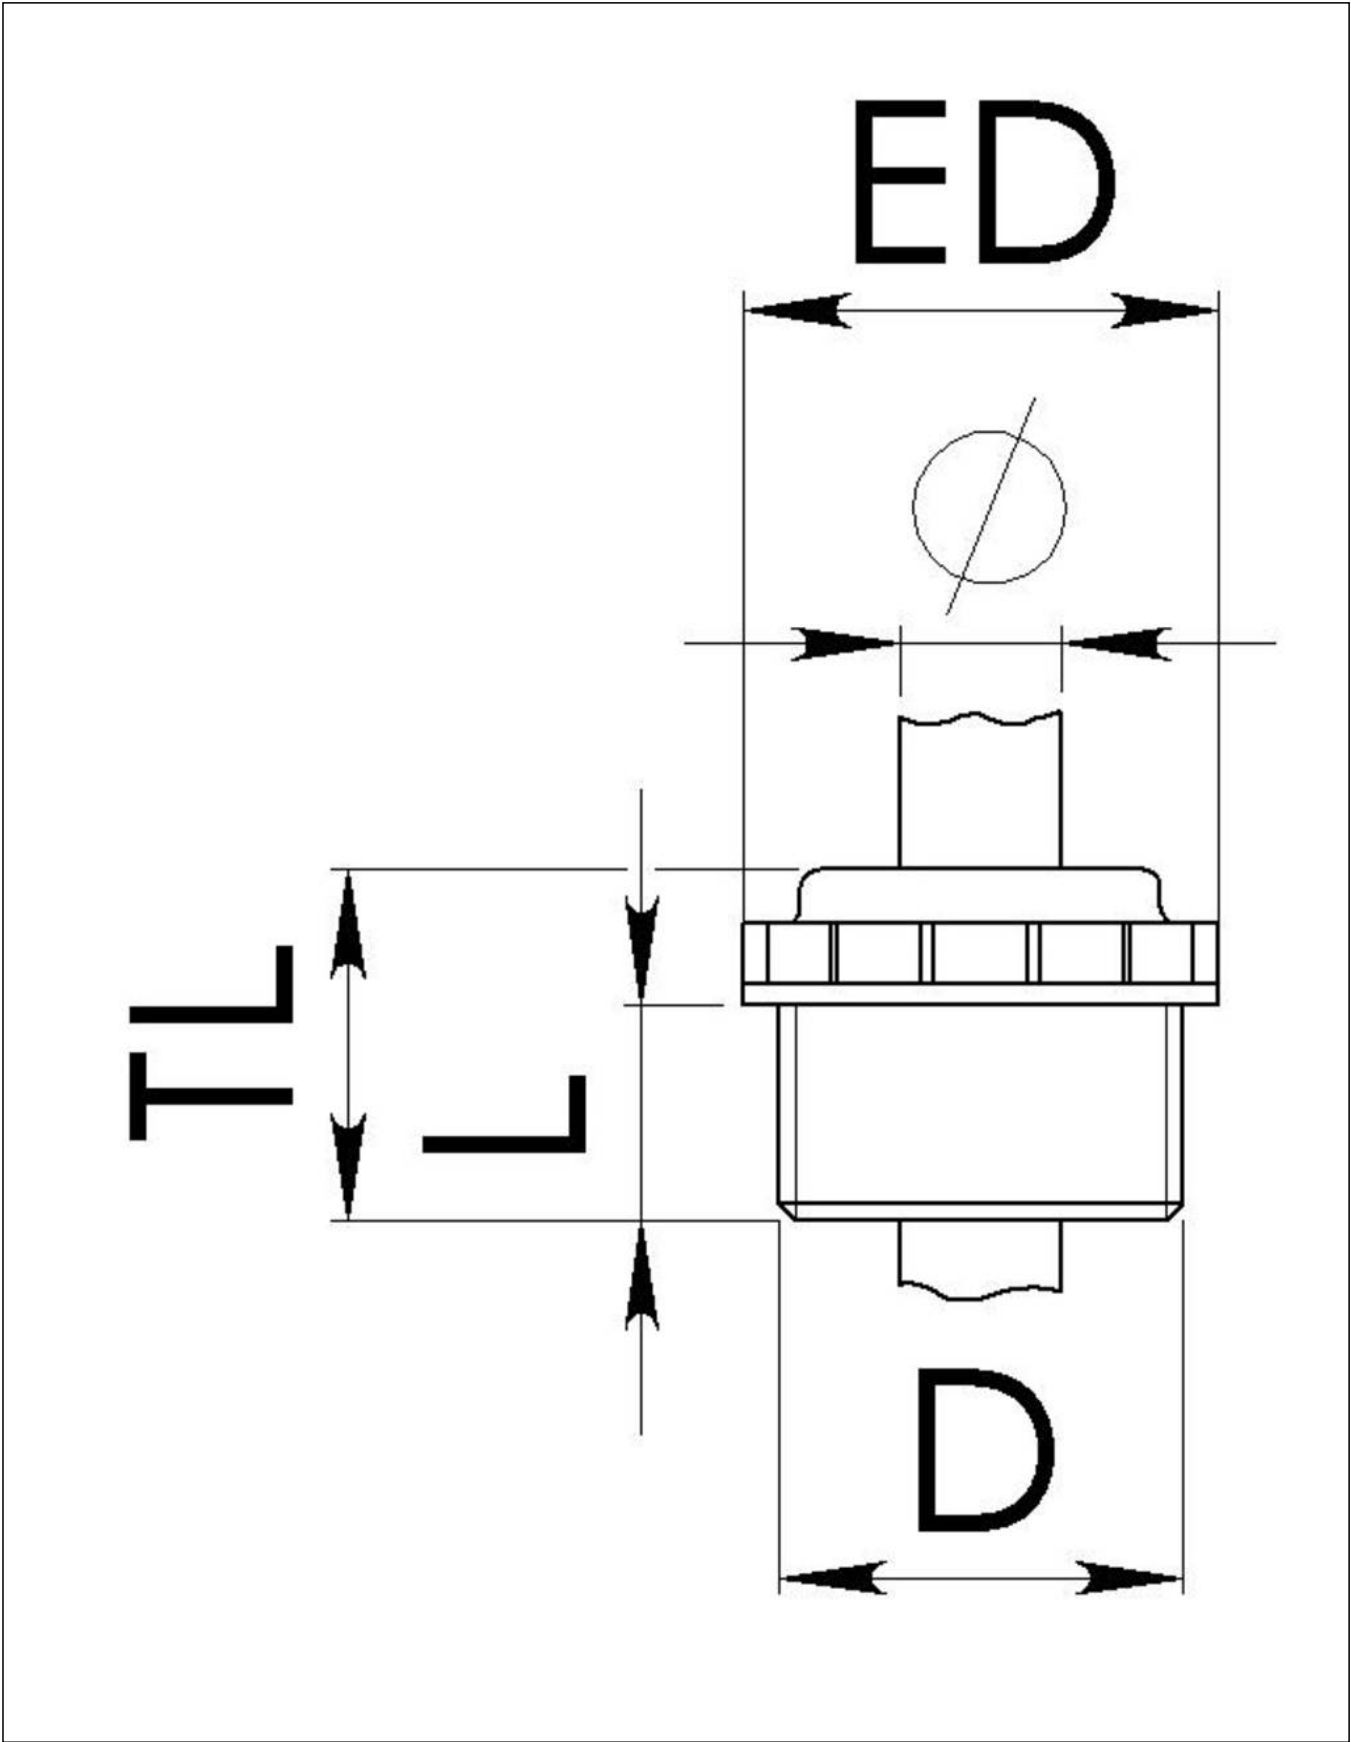

Your Contact:
WISKA Hoppmann GmbH
Kisdorfer Weg 28 · 24568 Kaltenkirchen · Germany
☎ +49-4191-508-0 · 📠 +49-4191-508-209
contact@wiska.de · www.wiska.com