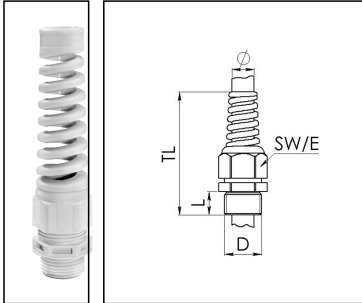

ESKVS 16

Cable gland with bend protection, polyamide, M16, RAL 7035

Product illustrations are exemplary and may differ from the chosen product. Further variants and individual customization, we will gladly provide you on request.

Material cable gland	Polyamide
Material sealing gasket	EPDM
Protection class	IP69, IP68 (5 bar 30 min)
Temp. range min	-40 °C
Temp. range max	100 °C
Glow wire test	750 °C
Thread type	M
Ø Connection thread D	16
Lead	1,5
Length screw-in thread L	9 mm
Ø cable diameter min	4,5 mm
Ø cable diameter max	10 mm
Ø cable diameter UL	6 mm - 8,6 mm
Key width SW	20 mm
Collar diameter (E)	22 mm
Total length TL	82 mm - 88 mm
Type of cable anchorage	A
Install. torques fitting	3,5 N m
Install. torques cap nut	3 N m
Impact category	3
Product Color	RAL 7035
Type	ESKVS 16
Order no. RAL 7035	10060758
Packing unit	100
ETIM-Classification	EC000441