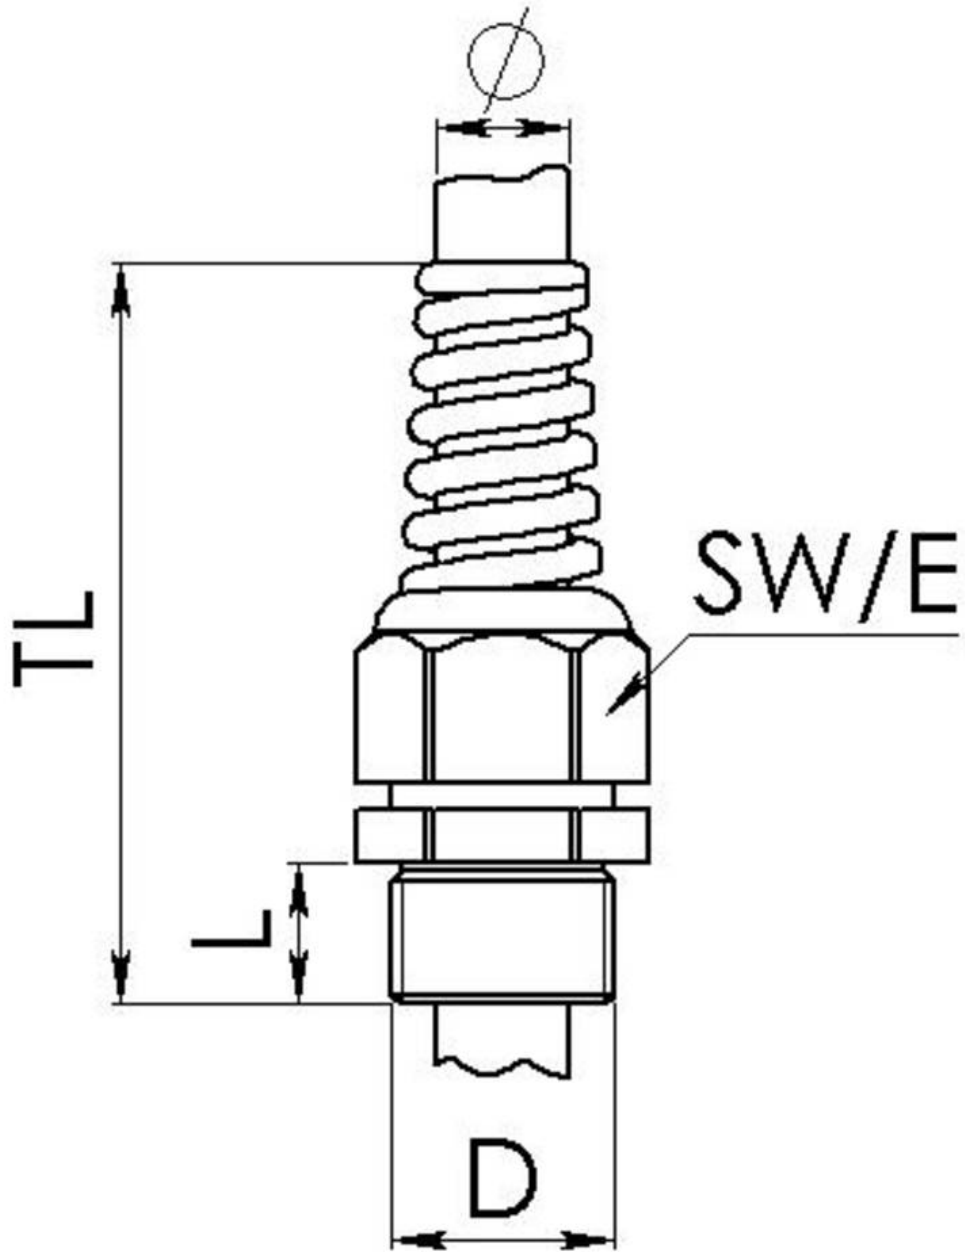

Your Contact:

WISKA Hoppmann GmbH

Kisdorfer Weg 28 · 24568 Kaltenkirchen · Germany

☎ +49-4191-508-0 · 📠 +49-4191-508-209

contact@wiska.de · www.wiska.com