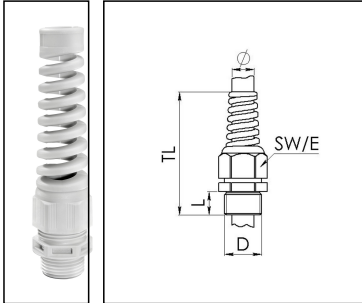

ESKVS 20

Cable gland with bend protection, polyamide, M20, RAL 7035

Product illustrations are exemplary and may differ from the chosen product. Further variants and individual customization, we will gladly provide you on request.

Material cable gland	Polyamide
Material sealing gasket	EPDM
Protection class	IP69, IP68 (5 bar 30 min)
Temp. range min	-40 °C
Temp. range max	100 °C
Glow wire test	750 °C
Thread type	M
Ø Connection thread D	20
Lead	1,5
Length screw-in thread L	10 mm
Ø cable diameter min	6 mm
Ø cable diameter max	13 mm
Ø cable diameter UL	7,5 mm - 11,3 mm
Key width SW	24 mm
Collar diameter (E)	27 mm
Total length TL	103 mm - 112 mm
Type of cable anchorage	A
Install. torques fitting	4 N m
Install. torques cap nut	4 N m
Impact category	3
Product Color	RAL 7035
Type	ESKVS 20
Order no. RAL 7035	10060759
Packing unit	50
ETIM-Classification	EC000441