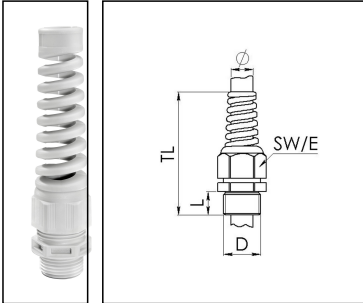

ESKVS 20

Cable gland with bend protection, polyamide, M20, RAL 7035

Product illustrations are exemplary and may differ from the chosen product. Further variants and individual customization, we will gladly provide you on request.

Material cable gland	Polyamide
Material sealing gasket	EPDM
Protection class	IP69, IP68 (5 bar 30 min)
Temp. range min	-40 °C
Temp. range max	100 °C
Glow wire test	750 °C
Thread type	M
Ø Connection thread D	20
Lead	1,5
Length screw-in thread L	10 mm
Ø cable diameter min	6 mm
Ø cable diameter max	13 mm
Ø cable diameter UL	7,5 mm - 11,3 mm
Key width SW	24 mm
Collar diameter (E)	27 mm
Total length TL	103 mm - 112 mm
Type of cable anchorage	A
Install. torques fitting	4 N m
Install. torques cap nut	4 N m
Impact category	3
Product Color	RAL 7035
Type	ESKVS 20
Order no. RAL 7035	10060759
Packing unit	50
ETIM-Classification	EC000441