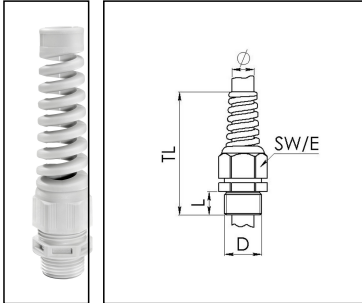

ESKVS 25

Cable gland with bend protection, polyamide, M25, RAL 7035

Product illustrations are exemplary and may differ from the chosen product. Further variants and individual customization, we will gladly provide you on request.

Material cable gland	Polyamide
Material sealing gasket	EPDM
Protection class	IP69, IP68 (5 bar 30 min)
Temp. range min	-40 °C
Temp. range max	100 °C
Glow wire test	750 °C
Thread type	M
Ø Connection thread D	25
Lead	1,5
Length screw-in thread L	10 mm
Ø cable diameter min	9 mm
Ø cable diameter max	17 mm
Ø cable diameter UL	10,8 mm - 15,8 mm
Key width SW	29 mm
Collar diameter (E)	32 mm
Total length TL	119 mm - 128 mm
Type of cable anchorage	A
Install. torques fitting	10 N m
Install. torques cap nut	4 N m
Impact category	4
Product Color	RAL 7035
Type	ESKVS 25
Order no. RAL 7035	10060760
Packing unit	25
ETIM-Classification	EC000441