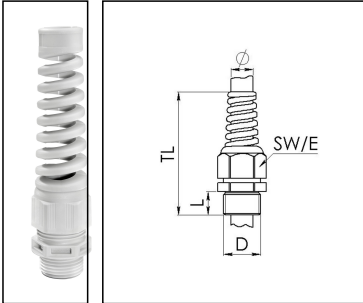

## ESKVS 25

Cable gland with bend protection, polyamide, M25, RAL 7035

Product illustrations are exemplary and may differ from the chosen product. Further variants and individual customization, we will gladly provide you on request.

Material cable gland	Polyamide
Material sealing gasket	EPDM
Protection class	IP69, IP68 (5 bar 30 min)
Temp. range min	-40 °C
Temp. range max	100 °C
Glow wire test	750 °C
Thread type	M
Ø Connection thread D	25
Lead	1,5
Length screw-in thread L	10 mm
Ø cable diameter min	9 mm
Ø cable diameter max	17 mm
Ø cable diameter UL	10,8 mm - 15,8 mm
Key width SW	29 mm
Collar diameter (E)	32 mm
Total length TL	119 mm - 128 mm
Type of cable anchorage	A
Install. torques fitting	10 N m
Install. torques cap nut	4 N m
Impact category	4
Product Color	RAL 7035
Type	ESKVS 25
Order no. RAL 7035	10060760
Packing unit	25
ETIM-Classification	EC000441