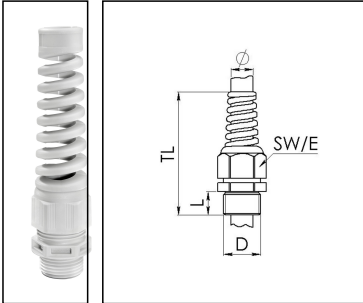

## ESKVS 32

Cable gland with bend protection, polyamide, M32, RAL 7035

Product illustrations are exemplary and may differ from the chosen product. Further variants and individual customization, we will gladly provide you on request.

Material cable gland	Polyamide
Material sealing gasket	EPDM
Protection class	IP69, IP68 (5 bar 30 min)
Temp. range min	-40 °C
Temp. range max	100 °C
Glow wire test	750 °C
Thread type	M
Ø Connection thread D	32
Lead	1,5
Length screw-in thread L	12 mm
Ø cable diameter min	13 mm
Ø cable diameter max	21 mm
Ø cable diameter UL	14,6 mm - 19,5 mm
Key width SW	36 mm
Collar diameter (E)	40 mm
Total length TL	138 mm - 147 mm
Type of cable anchorage	A
Install. torques fitting	15 N m
Install. torques cap nut	6 N m
Impact category	4
Product Color	RAL 7035
Type	ESKVS 32
Order no. RAL 7035	10060761
Packing unit	10
ETIM-Classification	EC000441