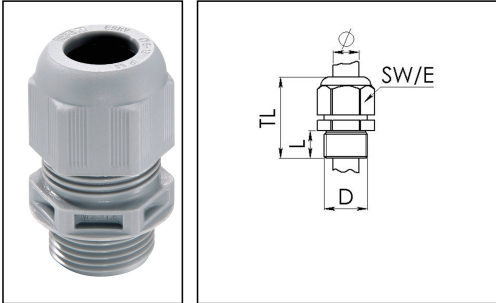

ESKV 20 LT

Cable gland LowTemp, polyamide, M20, RAL 7001 with short thread

Product illustrations are exemplary and may differ from the chosen product. Further variants and individual customization, we will gladly provide you on request.

Material cable gland	Polyamide
Material sealing gasket	Silicone
Protection class	IP69, IP68 (5 bar 30 min)
Temp. range min	-60 °C
Temp. range max	100 °C
Glow wire test	750 °C
Thread type	M
Ø Connection thread D	20
Lead	1,5
Length screw-in thread L	10 mm
Ø cable diameter min	6 mm
Ø cable diameter max	13 mm
Key width SW	24 mm
Collar diameter (E)	27 mm
Total length TL	36 mm - 45 mm
Type of cable anchorage	A
Install. torques fitting	4 N m
Install. torques cap nut	3 N m
Impact category	3
Product Color	RAL 7001
Type	ESKV 20 LT
Order no. RAL 7001	10061121
Packing unit	50
ETIM-Classification	EC000441