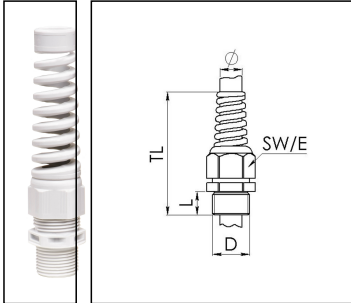

ESKVS-L 16

Cable gland with bend protection, polyamide, M16, RAL 7035

Product illustrations are exemplary and may differ from the chosen product. Further variants and individual customization, we will gladly provide you on request.

Material cable gland	Polyamide
Material sealing gasket	EPDM
Protection class	IP69, IP68 (5 bar 30 min)
Temp. range min	-40 °C
Temp. range max	100 °C
Glow wire test	750 °C
Thread type	M
Ø Connection thread D	16
Lead	1,5
Length screw-in thread L	15 mm
Ø cable diameter min	4,5 mm
Ø cable diameter max	10 mm
Ø cable diameter UL	6 mm - 8,6 mm
Key width SW	20 mm
Collar diameter (E)	22 mm
Total length TL	88 mm - 94 mm
Type of cable anchorage	A
Install. torques fitting	3,5 N m
Install. torques cap nut	3 N m
Impact category	3
Product Color	RAL 7035
Type	ESKVS-L 16
Order no. RAL 7035	10061211
Packing unit	100
ETIM-Classification	EC000441