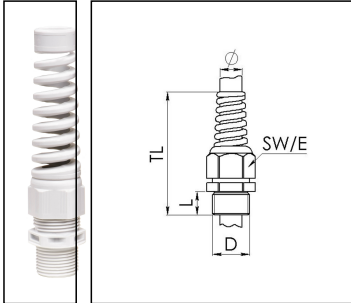

## ESKVS-L 20

Cable gland with bend protection, polyamide, M20, RAL 7035

Product illustrations are exemplary and may differ from the chosen product. Further variants and individual customization, we will gladly provide you on request.

Material cable gland	Polyamide
Material sealing gasket	EPDM
Protection class	IP69, IP68 (5 bar 30 min)
Temp. range min	-40 °C
Temp. range max	100 °C
Glow wire test	750 °C
Thread type	M
Ø Connection thread D	20
Lead	1,5
Length screw-in thread L	15 mm
Ø cable diameter min	6 mm
Ø cable diameter max	13 mm
Ø cable diameter UL	7,5 mm - 11,3 mm
Key width SW	24 mm
Collar diameter (E)	27 mm
Total length TL	108 mm - 117 mm
Type of cable anchorage	A
Install. torques fitting	4 N m
Install. torques cap nut	4 N m
Impact category	3
Product Color	RAL 7035
Type	ESKVS-L 20
Order no. RAL 7035	10061212
Packing unit	50
ETIM-Classification	EC000441