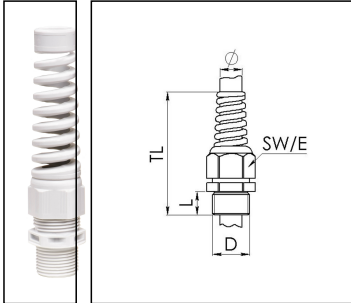

ESKVS-L 20

Cable gland with bend protection, polyamide, M20, RAL 7035

Product illustrations are exemplary and may differ from the chosen product. Further variants and individual customization, we will gladly provide you on request.

Material cable gland	Polyamide
Material sealing gasket	EPDM
Protection class	IP69, IP68 (5 bar 30 min)
Temp. range min	-40 °C
Temp. range max	100 °C
Glow wire test	750 °C
Thread type	M
Ø Connection thread D	20
Lead	1,5
Length screw-in thread L	15 mm
Ø cable diameter min	6 mm
Ø cable diameter max	13 mm
Ø cable diameter UL	7,5 mm - 11,3 mm
Key width SW	24 mm
Collar diameter (E)	27 mm
Total length TL	108 mm - 117 mm
Type of cable anchorage	A
Install. torques fitting	4 N m
Install. torques cap nut	4 N m
Impact category	3
Product Color	RAL 7035
Type	ESKVS-L 20
Order no. RAL 7035	10061212
Packing unit	50
ETIM-Classification	EC000441