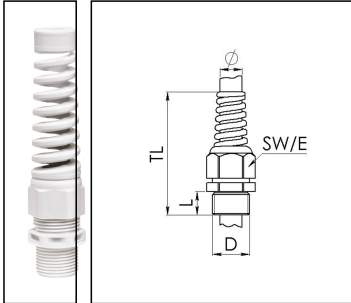

ESKVS-L 25

Cable gland with bend protection, polyamide, M25, RAL 7035

Product illustrations are exemplary and may differ from the chosen product. Further variants and individual customization, we will gladly provide you on request.

Material cable gland	Polyamide
Material sealing gasket	EPDM
Protection class	IP69, IP68 (5 bar 30 min)
Temp. range min	-40 °C
Temp. range max	100 °C
Glow wire test	750 °C
Thread type	M
Ø Connection thread D	25
Lead	1,5
Length screw-in thread L	15 mm
Ø cable diameter min	9 mm
Ø cable diameter max	17 mm
Ø cable diameter UL	10,8 mm - 15,8 mm
Key width SW	29 mm
Collar diameter (E)	32 mm
Total length TL	124 mm - 133 mm
Type of cable anchorage	A
Install. torques fitting	10 N m
Install. torques cap nut	4 N m
Impact category	4
Product Color	RAL 7035
Type	ESKVS-L 25
Order no. RAL 7035	10061213
Packing unit	25
ETIM-Classification	EC000441