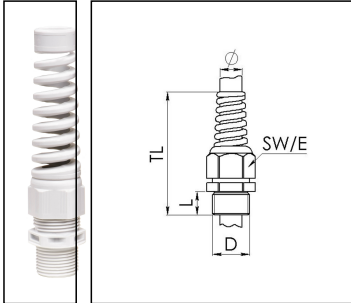

ESKVS-L 32

Cable gland with bend protection, polyamide, M32, RAL 7035

Product illustrations are exemplary and may differ from the chosen product. Further variants and individual customization, we will gladly provide you on request.

Material cable gland	Polyamide
Material sealing gasket	EPDM
Protection class	IP69, IP68 (5 bar 30 min)
Temp. range min	-40 °C
Temp. range max	100 °C
Glow wire test	750 °C
Thread type	M
Ø Connection thread D	32
Lead	1,5
Length screw-in thread L	15 mm
Ø cable diameter min	13 mm
Ø cable diameter max	21 mm
Ø cable diameter UL	14,6 mm - 19,5 mm
Key width SW	36 mm
Collar diameter (E)	40 mm
Total length TL	141 mm - 150 mm
Type of cable anchorage	A
Install. torques fitting	15 N m
Install. torques cap nut	6 N m
Impact category	4
Product Color	RAL 7035
Type	ESKVS-L 32
Order no. RAL 7035	10061214
Packing unit	10
ETIM-Classification	EC000441