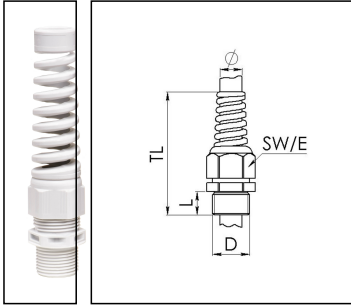

ESKVS-L 32

Cable gland with bend protection, polyamide, M32, RAL 7035

Product illustrations are exemplary and may differ from the chosen product. Further variants and individual customization, we will gladly provide you on request.

Material cable gland	Polyamide
Material sealing gasket	EPDM
Protection class	IP69, IP68 (5 bar 30 min)
Temp. range min	-40 °C
Temp. range max	100 °C
Glow wire test	750 °C
Thread type	M
Ø Connection thread D	32
Lead	1,5
Length screw-in thread L	15 mm
Ø cable diameter min	13 mm
Ø cable diameter max	21 mm
Ø cable diameter UL	14,6 mm - 19,5 mm
Key width SW	36 mm
Collar diameter (E)	40 mm
Total length TL	141 mm - 150 mm
Type of cable anchorage	A
Install. torques fitting	15 N m
Install. torques cap nut	6 N m
Impact category	4
Product Color	RAL 7035
Type	ESKVS-L 32
Order no. RAL 7035	10061214
Packing unit	10
ETIM-Classification	EC000441