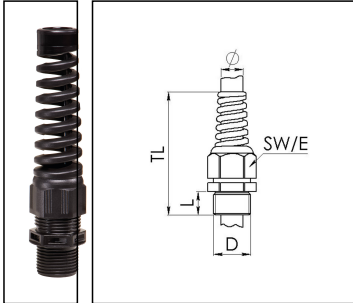

## ESKVS-L 20

Cable gland with bend protection, polyamide, M20, RAL 9005

Product illustrations are exemplary and may differ from the chosen product. Further variants and individual customization, we will gladly provide you on request.

Material cable gland	Polyamide
Material sealing gasket	EPDM
Protection class	IP69, IP68 (5 bar 30 min)
Temp. range min	-40 °C
Temp. range max	100 °C
Glow wire test	750 °C
Thread type	M
Ø Connection thread D	20
Lead	1,5
Length screw-in thread L	15 mm
Ø cable diameter min	6 mm
Ø cable diameter max	13 mm
Ø cable diameter UL	7,5 mm - 11,3 mm
Key width SW	24 mm
Collar diameter (E)	27 mm
Total length TL	108 mm - 117 mm
Type of cable anchorage	A
Install. torques fitting	4 N m
Install. torques cap nut	4 N m
Impact category	3
Product Color	RAL 9005
Type	ESKVS-L 20
Order no. RAL 9005	10061217
Packing unit	50
ETIM-Classification	EC000441