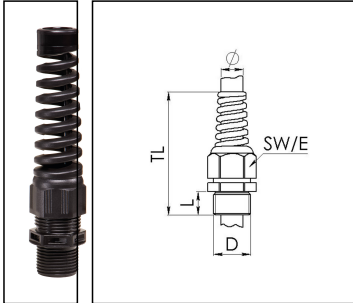

ESKVS-L 20

Cable gland with bend protection, polyamide, M20, RAL 9005

Product illustrations are exemplary and may differ from the chosen product. Further variants and individual customization, we will gladly provide you on request.

Material cable gland	Polyamide
Material sealing gasket	EPDM
Protection class	IP69, IP68 (5 bar 30 min)
Temp. range min	-40 °C
Temp. range max	100 °C
Glow wire test	750 °C
Thread type	M
Ø Connection thread D	20
Lead	1,5
Length screw-in thread L	15 mm
Ø cable diameter min	6 mm
Ø cable diameter max	13 mm
Ø cable diameter UL	7,5 mm - 11,3 mm
Key width SW	24 mm
Collar diameter (E)	27 mm
Total length TL	108 mm - 117 mm
Type of cable anchorage	A
Install. torques fitting	4 N m
Install. torques cap nut	4 N m
Impact category	3
Product Color	RAL 9005
Type	ESKVS-L 20
Order no. RAL 9005	10061217
Packing unit	50
ETIM-Classification	EC000441