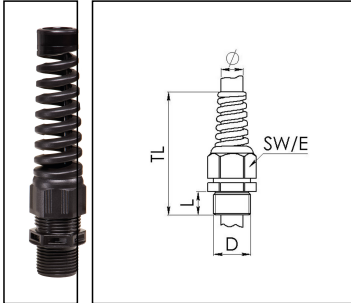

ESKVS-L 25

Cable gland with bend protection, polyamide, M25, RAL 9005

Product illustrations are exemplary and may differ from the chosen product. Further variants and individual customization, we will gladly provide you on request.

Material cable gland	Polyamide
Material sealing gasket	EPDM
Protection class	IP69, IP68 (5 bar 30 min)
Temp. range min	-40 °C
Temp. range max	100 °C
Glow wire test	750 °C
Thread type	M
Ø Connection thread D	25
Lead	1,5
Length screw-in thread L	15 mm
Ø cable diameter min	9 mm
Ø cable diameter max	17 mm
Ø cable diameter UL	10,8 mm - 15,8 mm
Key width SW	29 mm
Collar diameter (E)	32 mm
Total length TL	124 mm - 133 mm
Type of cable anchorage	A
Install. torques fitting	10 N m
Install. torques cap nut	4 N m
Impact category	4
Product Color	RAL 9005
Type	ESKVS-L 25
Order no. RAL 9005	10061219
Packing unit	25
ETIM-Classification	EC000441