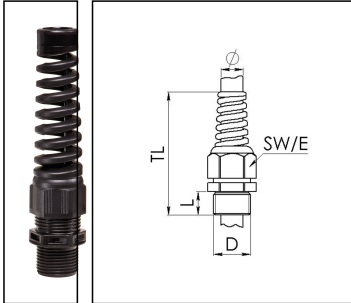

ESKVS-L 32

Cable gland with bend protection, polyamide, M32, RAL 9005

Product illustrations are exemplary and may differ from the chosen product. Further variants and individual customization, we will gladly provide you on request.

Material cable gland	Polyamide
Material sealing gasket	EPDM
Protection class	IP69, IP68 (5 bar 30 min)
Temp. range min	-40 °C
Temp. range max	100 °C
Glow wire test	750 °C
Thread type	M
Ø Connection thread D	32
Lead	1,5
Length screw-in thread L	15 mm
Ø cable diameter min	13 mm
Ø cable diameter max	21 mm
Ø cable diameter UL	14,6 mm - 19,5 mm
Key width SW	36 mm
Collar diameter (E)	40 mm
Total length TL	141 mm - 150 mm
Type of cable anchorage	A
Install. torques fitting	15 N m
Install. torques cap nut	6 N m
Impact category	4
Product Color	RAL 9005
Type	ESKVS-L 32
Order no. RAL 9005	10061220
Packing unit	10
ETIM-Classification	EC000441