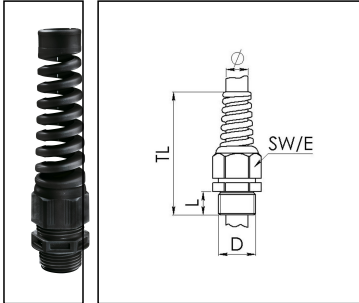

## ESKVS 20

Cable gland with bend protection, polyamide, M20, RAL 9005

Product illustrations are exemplary and may differ from the chosen product. Further variants and individual customization, we will gladly provide you on request.

Material cable gland	Polyamide
Material sealing gasket	EPDM
Protection class	IP69, IP68 (5 bar 30 min)
Temp. range min	-40 °C
Temp. range max	100 °C
Glow wire test	750 °C
Thread type	M
Ø Connection thread D	20
Lead	1,5
Length screw-in thread L	10 mm
Ø cable diameter min	6 mm
Ø cable diameter max	13 mm
Ø cable diameter UL	7,5 mm - 11,3 mm
Key width SW	24 mm
Collar diameter (E)	27 mm
Total length TL	103 mm - 112 mm
Type of cable anchorage	A
Install. torques fitting	4 N m
Install. torques cap nut	4 N m
Impact category	3
Product Color	RAL 9005
Type	ESKVS 20
Order no. RAL 9005	10061278
Packing unit	50
ETIM-Classification	EC000441