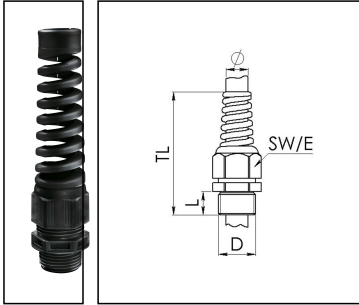

ESKVS 25

Cable gland with bend protection, polyamide, M25, RAL 9005

Product illustrations are exemplary and may differ from the chosen product. Further variants and individual customization, we will gladly provide you on request.

Material cable gland	Polyamide
Material sealing gasket	EPDM
Protection class	IP69, IP68 (5 bar 30 min)
Temp. range min	-40 °C
Temp. range max	100 °C
Glow wire test	750 °C
Thread type	M
Ø Connection thread D	25
Lead	1,5
Length screw-in thread L	10 mm
Ø cable diameter min	9 mm
Ø cable diameter max	17 mm
Ø cable diameter UL	10,8 mm - 15,8 mm
Key width SW	29 mm
Collar diameter (E)	32 mm
Total length TL	119 mm - 128 mm
Type of cable anchorage	A
Install. torques fitting	10 N m
Install. torques cap nut	4 N m
Impact category	4
Product Color	RAL 9005
Type	ESKVS 25
Order no. RAL 9005	10061279
Packing unit	25
ETIM-Classification	EC000441