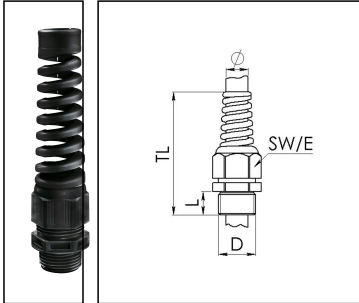

## ESKVS 25

Cable gland with bend protection, polyamide, M25, RAL 9005

Product illustrations are exemplary and may differ from the chosen product. Further variants and individual customization, we will gladly provide you on request.

Material cable gland	Polyamide
Material sealing gasket	EPDM
Protection class	IP69, IP68 (5 bar 30 min)
Temp. range min	-40 °C
Temp. range max	100 °C
Glow wire test	750 °C
Thread type	M
Ø Connection thread D	25
Lead	1,5
Length screw-in thread L	10 mm
Ø cable diameter min	9 mm
Ø cable diameter max	17 mm
Ø cable diameter UL	10,8 mm - 15,8 mm
Key width SW	29 mm
Collar diameter (E)	32 mm
Total length TL	119 mm - 128 mm
Type of cable anchorage	A
Install. torques fitting	10 N m
Install. torques cap nut	4 N m
Impact category	4
Product Color	RAL 9005
Type	ESKVS 25
Order no. RAL 9005	10061279
Packing unit	25
ETIM-Classification	EC000441