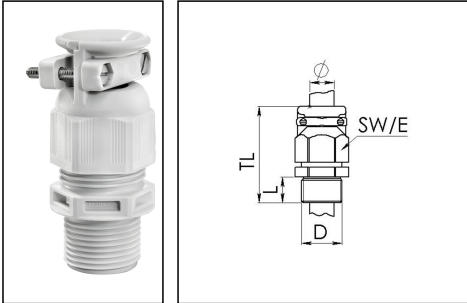

## ESKVZ-L 32

Cable gland long with external strain relief, polyamide, M32, RAL 7035

Product illustrations are exemplary and may differ from the chosen product. Further variants and individual customization, we will gladly provide you on request.

Material cable gland	Polyamide
Material sealing gasket	EPDM
Protection class	IP69, IP68 (5 bar 30 min)
Temp. range min	-40 °C
Temp. range max	100 °C
Glow wire test	750 °C
Thread type	M
Ø Connection thread D	32
Lead	1,5
Length screw-in thread L	15 mm
Ø cable diameter min	13 mm
Ø cable diameter max	21 mm
Ø cable diameter UL	14,6 mm - 19,5 mm
Key width SW	36 mm
Collar diameter (E)	40 mm
Total length TL	60 mm - 69 mm
Type of cable anchorage	B
Install. torques fitting	15 N m
Install. torques cap nut	6 N m
Impact category	4
Torque clamp srew	0,5 N m
Product Color	RAL 7035
Type	ESKVZ-L 32
Order no. RAL 7035	10061469
Packing unit	10