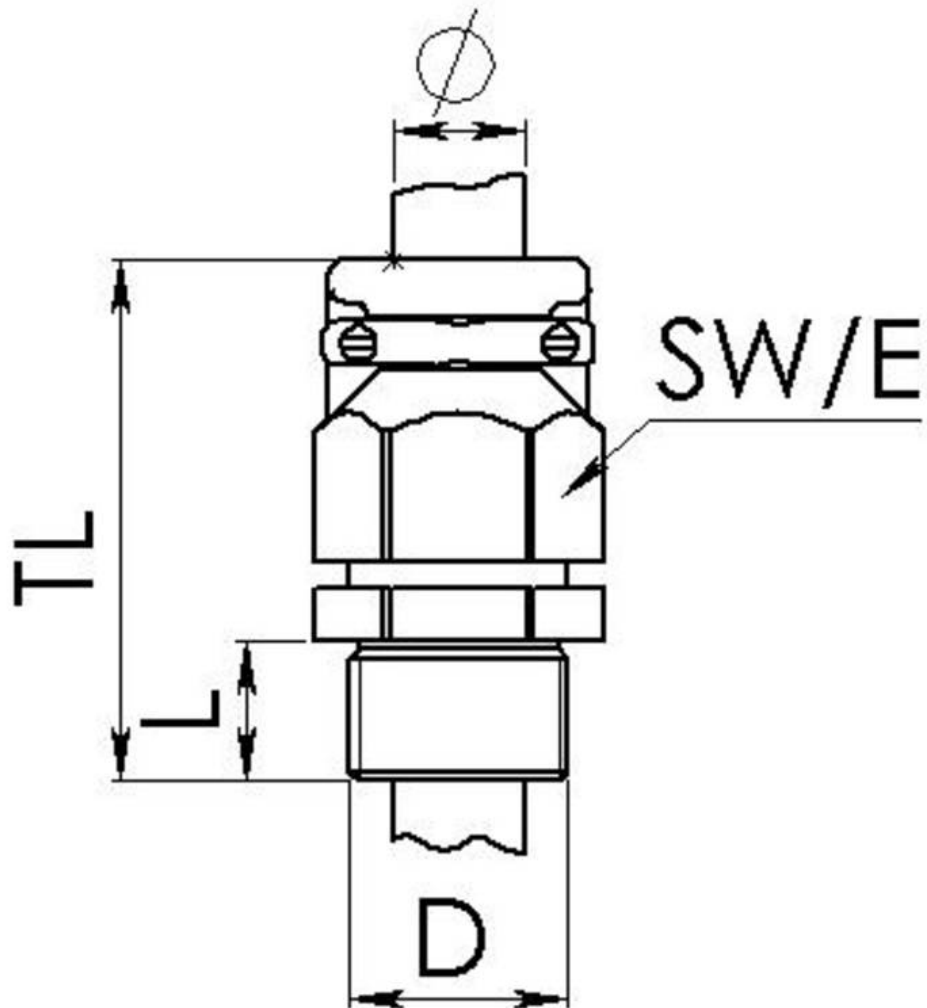

Your Contact:

WISKA Hoppmann GmbH

Kisdorfer Weg 28 · 24568 Kaltenkirchen · Germany

☎ +49-4191-508-0 · 📠 +49-4191-508-209

contact@wiska.de · www.wiska.com