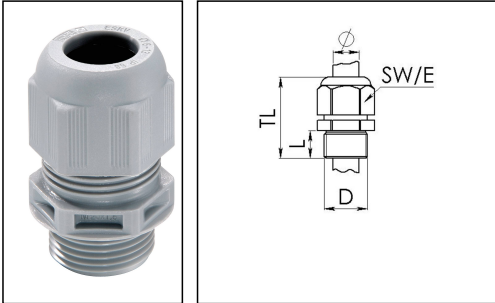

ESKV 40 LT

Cable gland LowTemp, polyamide, M40, RAL 7001 with short thread

Product illustrations are exemplary and may differ from the chosen product. Further variants and individual customization, we will gladly provide you on request.

Material cable gland	Polyamide
Material sealing gasket	Silicone
Protection class	IP69, IP68 (5 bar 30 min)
Temp. range min	-60 °C
Temp. range max	100 °C
Glow wire test	750 °C
Thread type	M
Ø Connection thread D	40
Lead	1,5
Length screw-in thread L	12 mm
Ø cable diameter min	16 mm
Ø cable diameter max	28 mm
Key width SW	46 mm
Collar diameter (E)	51 mm
Total length TL	52 mm - 65 mm
Type of cable anchorage	A
Install. torques fitting	20 N m
Install. torques cap nut	20 N m
Impact category	4
Equipment	Incl. connection thread gasket
Product Color	RAL 7001
Type	ESKV 40 LT
Order no. RAL 7001	10061500
Packing unit	10
ETIM-Classification	EC000441