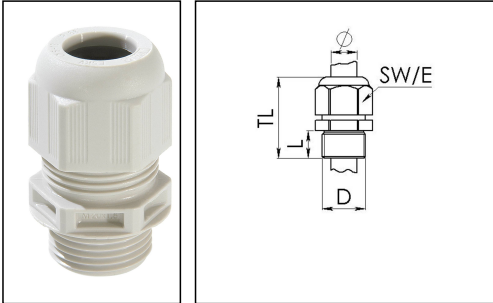

ESKV 20 PLUS

Cable gland, polyamide, M20, RAL 7035 with short thread

Product illustrations are exemplary and may differ from the chosen product. Further variants and individual customization, we will gladly provide you on request.

Material cable gland	Polyamide
Material sealing gasket	EPDM
Protection class	IP69, IP68 (5 bar 30 min)
Temp. range min	-40 °C
Temp. range max	100 °C
Glow wire test	750 °C
Thread type	M
Ø Connection thread D	20
Lead	1,5
Length screw-in thread L	10 mm
Ø cable diameter min	7,5 mm
Ø cable diameter max	14 mm
Ø cable diameter UL	7,5 mm - 14 mm
Key width SW	24 mm
Collar diameter (E)	27 mm
Total length TL	36 mm - 45 mm
Type of cable anchorage	A
Install. torques fitting	4 N m
Install. torques cap nut	3 N m
Impact category	2
Advice	Without VDE-approval
Product Color	RAL 7035
Type	ESKV 20 PLUS
Order no. RAL 7035	10061789
Packing unit	50