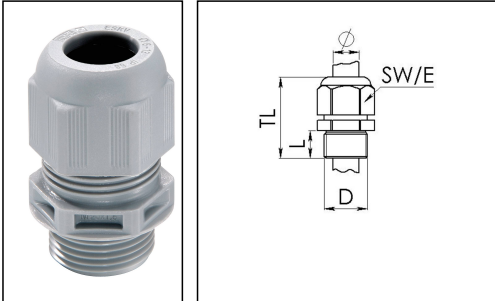

ESKV 20 PLUS

Cable gland, polyamide, M20, RAL 7001 with short thread

Product illustrations are exemplary and may differ from the chosen product. Further variants and individual customization, we will gladly provide you on request.

Material cable gland	Polyamide
Material sealing gasket	EPDM
Protection class	IP69, IP68 (5 bar 30 min)
Temp. range min	-40 °C
Temp. range max	100 °C
Glow wire test	750 °C
Thread type	M
Ø Connection thread D	20
Lead	1,5
Length screw-in thread L	10 mm
Ø cable diameter min	7,5 mm
Ø cable diameter max	14 mm
Ø cable diameter UL	7,5 mm - 14 mm
Key width SW	24 mm
Collar diameter (E)	27 mm
Total length TL	36 mm - 45 mm
Type of cable anchorage	A
Install. torques fitting	4 N m
Install. torques cap nut	3 N m
Impact category	2
Advice	Without VDE-approval
Product Color	RAL 7001
Type	ESKV 20 PLUS
Order no. RAL 7001	10061865
Packing unit	50