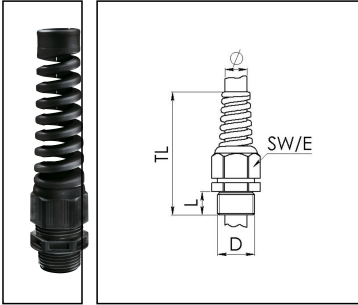

SKVS 13,5

Cable gland with bend protection, polyamide

Product illustrations are exemplary and may differ from the chosen product. Further variants and individual customization, we will gladly provide you on request.

Material cable gland	Polyamide
Material sealing gasket	EPDM
Protection class	IP69, IP68 (5 bar 30 min)
Temp. range min	-20 °C
Temp. range max	80 °C
Glow wire test	750 °C
Thread type	PG
Ø Connection thread D	13,5
Length screw-in thread L	9 mm
Ø cable diameter min	6 mm
Ø cable diameter max	12 mm
Key width SW	24 mm
Collar diameter (E)	27 mm
Total length TL	105 mm
Type of cable anchorage	A
Product Color	RAL 9005
Type	SKVS 13,5
Order no. RAL 9005	10061874
Packing unit	25
ETIM-Classification	EC000441