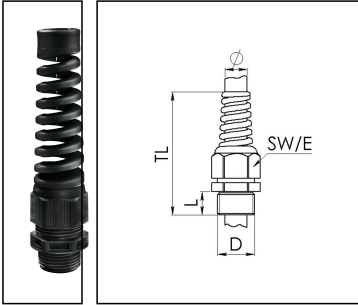

SKVS 21

Cable gland with bend protection, polyamide, Pg 21, RAL 9005

Product illustrations are exemplary and may differ from the chosen product. Further variants and individual customization, we will gladly provide you on request.

Material cable gland	Polyamide
Material sealing gasket	EPDM
Protection class	IP69, IP68 (5 bar 30 min)
Temp. range min	-20 °C
Temp. range max	80 °C
Glow wire test	750 °C
Thread type	PG
Ø Connection thread D	21
Length screw-in thread L	11 mm
Ø cable diameter min	13 mm
Ø cable diameter max	18 mm
Key width SW	33 mm
Collar diameter (E)	38 mm
Total length TL	139 mm
Type of cable anchorage	A
Product Color	RAL 9005
Type	SKVS 21
Order no. RAL 9005	10061876
Packing unit	10
ETIM-Classification	EC000441