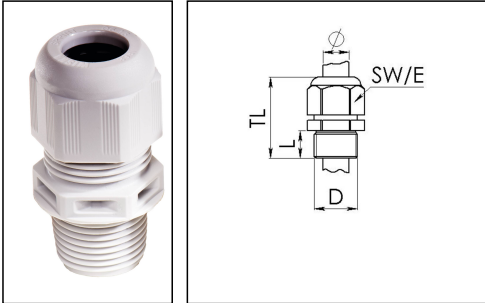

## NSKV 1 1/4 LT

Cable gland LowTemp, polyamide, NPT 1 1/4", RAL 7035

Product illustrations are exemplary and may differ from the chosen product. Further variants and individual customization, we will gladly provide you on request.

|                                 |                           |
|---------------------------------|---------------------------|
| <b>Material cable gland</b>     | Polyamide                 |
| <b>Material sealing gasket</b>  | Silicone                  |
| <b>Temp. range min</b>          | -60 °C                    |
| <b>Temp. range max</b>          | 100 °C                    |
| <b>Protection class</b>         | IP69, IP68 (5 bar 30 min) |
| <b>Thread type</b>              | NPT                       |
| <b>Ø Connection thread D</b>    | 1 1/4"                    |
| <b>Length screw-in thread L</b> | 18 mm                     |
| <b>Ø cable diameter min</b>     | 16 mm                     |
| <b>Ø cable diameter max</b>     | 28 mm                     |
| <b>Key width SW</b>             | 46 mm                     |
| <b>Collar diameter (E)</b>      | 51 mm                     |
| <b>Total length TL</b>          | 60 mm - 72 mm             |
| <b>Glow wire test</b>           | 750 °C                    |
| <b>Type of cable anchorage</b>  | A                         |
| <b>Install. torques fitting</b> | 20 N m                    |
| <b>Install. torques cap nut</b> | 20 N m                    |
| <b>Product Color</b>            | RAL 7035                  |
| <b>Order no. RAL 7035</b>       | 10061952                  |
| <b>Type</b>                     | NSKV 1 1/4 LT             |
| <b>Packing unit</b>             | 10                        |