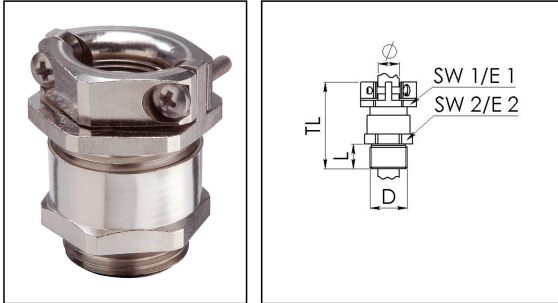

## SKMKV 13,5

Cable gland hexagonal, brass nickel-plated, Pg 13,5 with external strain relief

Product illustrations are exemplary and may differ from the chosen product. Further variants and individual customization, we will gladly provide you on request.

<b>Material cable gland</b>	Brass nickel-plated
<b>Material sealing gasket</b>	Soft rubber
<b>Temp. range min</b>	-40 °C
<b>Temp. range max</b>	70 °C
<b>Protection class</b>	IP54
<b>Thread type</b>	PG
<b>Ø Connection thread D</b>	13,5
<b>Length screw-in thread L</b>	6,5 mm
<b>Ø cable diameter min</b>	6,5 mm
<b>Ø cable diameter max</b>	13,5 mm
<b>Key width SW1</b>	24 mm
<b>Key width SW2</b>	22 mm
<b>Collar diameter E1</b>	27 mm
<b>Collar diameter E2</b>	24 mm
<b>Total length TL</b>	32 mm
<b>Impact category</b>	6
<b>Surface</b>	Nickel-plated
<b>Order no. nickel-plated</b>	10062134
<b>Type</b>	SKMKV 13,5
<b>Packing unit</b>	50
<b>ETIM-Classification</b>	EC000441