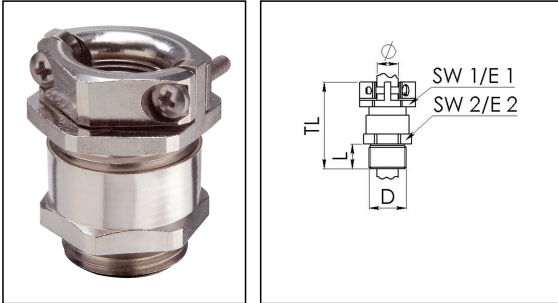

## SKMKV 42

Cable gland hexagonal, brass nickel-plated, Pg 42 with external strain relief

Product illustrations are exemplary and may differ from the chosen product. Further variants and individual customization, we will gladly provide you on request.

<b>Material cable gland</b>	Brass nickel-plated
<b>Material sealing gasket</b>	Soft rubber
<b>Temp. range min</b>	-40 °C
<b>Temp. range max</b>	70 °C
<b>Protection class</b>	IP54
<b>Thread type</b>	PG
<b>Ø Connection thread D</b>	42
<b>Length screw-in thread L</b>	10 mm
<b>Ø cable diameter min</b>	29 mm
<b>Ø cable diameter max</b>	40 mm
<b>Key width SW1</b>	59 mm
<b>Key width SW2</b>	57 mm
<b>Collar diameter E1</b>	65 mm
<b>Collar diameter E2</b>	63 mm
<b>Total length TL</b>	53 mm
<b>Impact category</b>	6
<b>Surface</b>	Nickel-plated
<b>Order no. nickel-plated</b>	10062139
<b>Type</b>	SKMKV 42
<b>Packing unit</b>	5
<b>ETIM-Classification</b>	EC000441