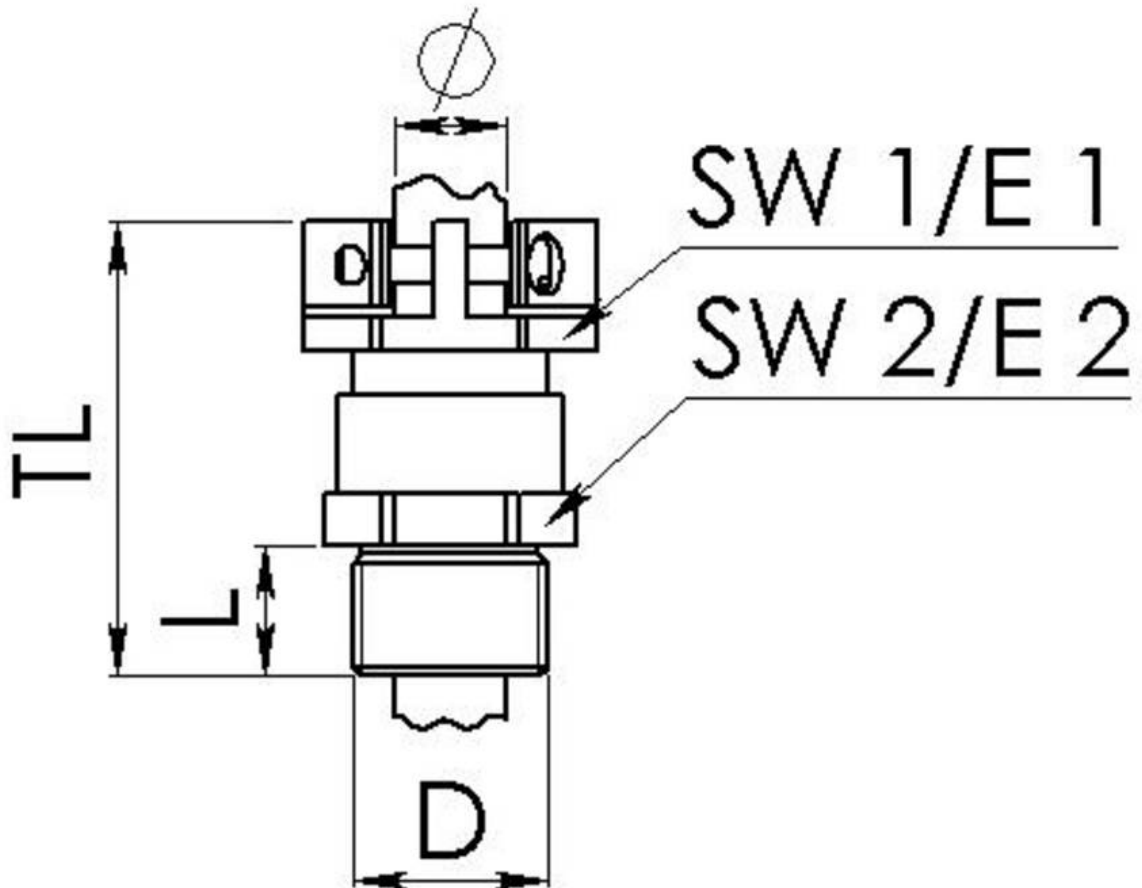

Your Contact:

WISKA Hoppmann GmbH

Kisdorfer Weg 28 · 24568 Kaltenkirchen · Germany

☎ +49-4191-508-0 · 📠 +49-4191-508-209

contact@wiska.de · www.wiska.com