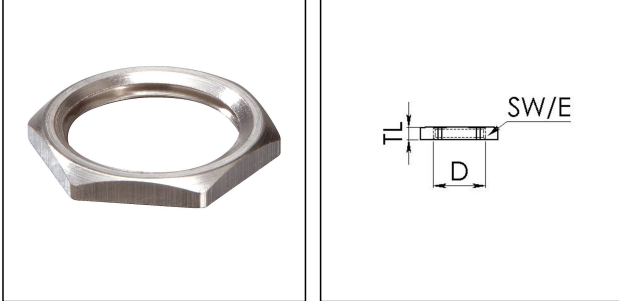

MMU 48

Locknut, brass nickel-plated, Pg48

Products may differ in size, colour and appearance to those shown. If you require further information or customisation, please contact us directly.

Material	Brass nickel-plated
Surface	Nickel-plated
Temp. range min	-200 °C
Temp. range max	250 °C
Thread type	PG
Ø Connection thread D	48
Key width SW	64 mm
Collar diameter (E)	69 mm
Total length TL	5 mm
Order no. nickel-plated	10062150
Type	MMU 48
Packing unit	50
ETIM-Classification	EC000940