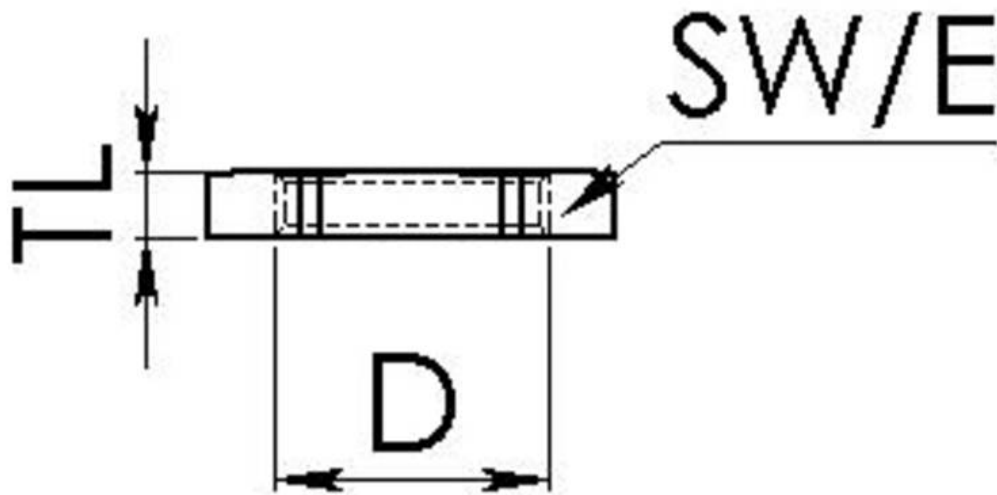

Your Contact:

WISKA Hoppmann GmbH

Kisdorfer Weg 28 · 24568 Kaltenkirchen · Germany

☎ +49-4191-508-0 · 📠 +49-4191-508-209

contact@wiska.de · www.wiska.com