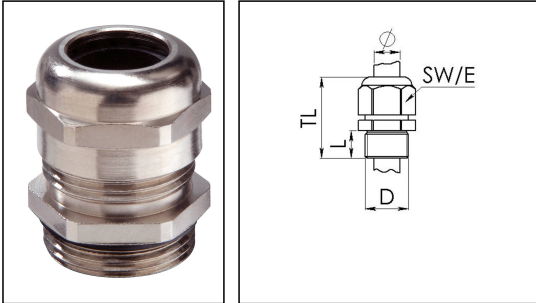

## MSKV 36

Cable gland, brass nickel-plated, Pg 36

Product illustrations are exemplary and may differ from the chosen product. Further variants and individual customization, we will gladly provide you on request.

<b>Material cable gland</b>	Brass nickel-plated
<b>Material clamping cage</b>	Polyamide
<b>Material sealing gasket</b>	TPV
<b>Temp. range min</b>	-40 °C
<b>Temp. range max</b>	100 °C
<b>Protection class</b>	IP69, IP68 (5 bar 30 min)
<b>Thread type</b>	PG
<b>Ø Connection thread D</b>	36
<b>Length screw-in thread L</b>	10 mm
<b>Ø cable diameter min</b>	22 mm
<b>Ø cable diameter max</b>	32 mm
<b>Key width SW</b>	50 mm
<b>Collar diameter (E)</b>	54 mm
<b>Total length TL</b>	38 mm - 48 mm
<b>Install. torques fitting</b>	70 N m
<b>Install. torques cap nut</b>	45 N m
<b>Impact category</b>	6
<b>Surface</b>	Nickel-plated
<b>Order no. nickel-plated</b>	10062288
<b>Type</b>	MSKV 36
<b>Packing unit</b>	10
<b>ETIM-Classification</b>	EC000441