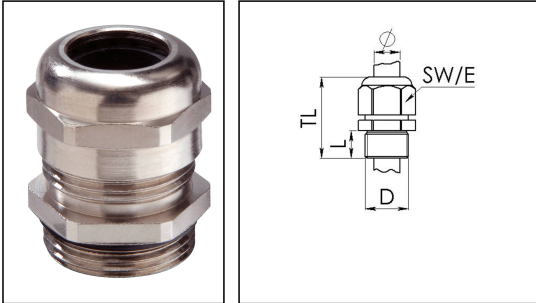

## MSKV 42

Cable gland, brass nickel-plated, Pg 42

Product illustrations are exemplary and may differ from the chosen product. Further variants and individual customization, we will gladly provide you on request.

<b>Material cable gland</b>	Brass nickel-plated
<b>Material clamping cage</b>	Polyamide
<b>Material sealing gasket</b>	TPV
<b>Temp. range min</b>	-40 °C
<b>Temp. range max</b>	100 °C
<b>Protection class</b>	IP69, IP68 (5 bar 30 min)
<b>Thread type</b>	PG
<b>Ø Connection thread D</b>	42
<b>Length screw-in thread L</b>	12 mm
<b>Ø cable diameter min</b>	30 mm
<b>Ø cable diameter max</b>	38 mm
<b>Key width SW</b>	57 mm
<b>Collar diameter (E)</b>	61 mm
<b>Total length TL</b>	43 mm - 51 mm
<b>Install. torques fitting</b>	75 N m
<b>Install. torques cap nut</b>	50 N m
<b>Impact category</b>	6
<b>Surface</b>	Nickel-plated
<b>Order no. nickel-plated</b>	10062289
<b>Type</b>	MSKV 42
<b>Packing unit</b>	10
<b>ETIM-Classification</b>	EC000441