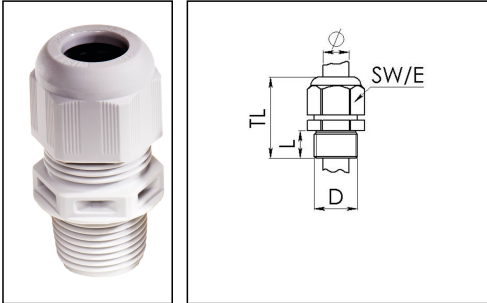

## NSKV 3/8

Cable gland, polyamide, NPT 3/8", RAL 7035

Product illustrations are exemplary and may differ from the chosen product. Further variants and individual customization, we will gladly provide you on request.

<b>Material cable gland</b>	Polyamide
<b>Material sealing gasket</b>	EPDM
<b>Temp. range min</b>	-40 °C
<b>Temp. range max</b>	100 °C
<b>Protection class</b>	IP69, IP68 (5 bar 30 min)
<b>Thread type</b>	NPT
<b>Ø Connection thread D</b>	3/8"
<b>Length screw-in thread L</b>	15 mm
<b>Ø cable diameter min</b>	4,5 mm
<b>Ø cable diameter max</b>	10 mm
<b>Ø cable diameter UL</b>	6 mm - 8,6 mm
<b>Key width SW</b>	20 mm
<b>Collar diameter (E)</b>	22 mm
<b>Total length TL</b>	35 mm - 41 mm
<b>Glow wire test</b>	750 °C
<b>Type of cable anchorage</b>	A
<b>Install. torques cap nut</b>	1,5 N m
<b>Install. torques fitting</b>	3,5 N m
<b>Impact category</b>	2
<b>Product Color</b>	RAL 7035
<b>Order no. RAL 7035</b>	10062656
<b>Type</b>	NSKV 3/8
<b>Packing unit</b>	50
<b>ETIM-Classification</b>	EC000441