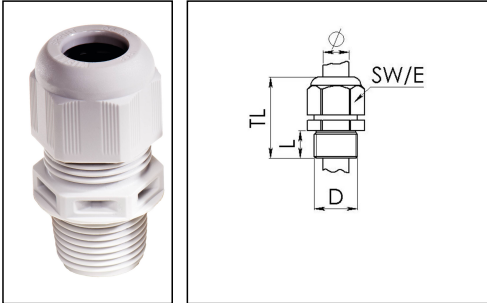

NSKV 1/2

Cable gland, polyamide, NPT 1/2", RAL 7035

Product illustrations are exemplary and may differ from the chosen product. Further variants and individual customization, we will gladly provide you on request.

Material cable gland	Polyamide
Material sealing gasket	EPDM
Temp. range min	-40 °C
Temp. range max	100 °C
Protection class	IP69, IP68 (5 bar 30 min)
Thread type	NPT
Ø Connection thread D	1/2"
Length screw-in thread L	15 mm
Ø cable diameter min	6 mm
Ø cable diameter max	13 mm
Ø cable diameter UL	7,5 mm - 11,3 mm
Key width SW	24 mm
Collar diameter (E)	27 mm
Total length TL	42 mm - 51 mm
Glow wire test	750 °C
Type of cable anchorage	A
Install. torques cap nut	3 N m
Install. torques fitting	4 N m
Impact category	2
Product Color	RAL 7035
Order no. RAL 7035	10062657
Type	NSKV 1/2
Packing unit	50
ETIM-Classification	EC000441