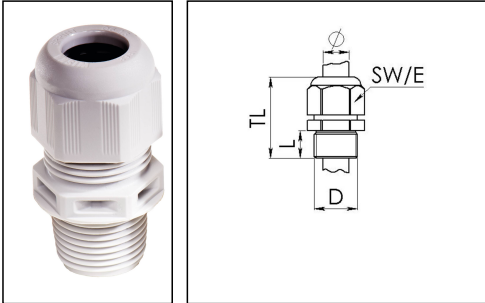

NSKV 1/2

Cable gland, polyamide, NPT 1/2", RAL 7035

Product illustrations are exemplary and may differ from the chosen product. Further variants and individual customization, we will gladly provide you on request.

Material cable gland	Polyamide
Material sealing gasket	EPDM
Temp. range min	-40 °C
Temp. range max	100 °C
Protection class	IP69, IP68 (5 bar 30 min)
Thread type	NPT
Ø Connection thread D	1/2"
Length screw-in thread L	15 mm
Ø cable diameter min	6 mm
Ø cable diameter max	13 mm
Ø cable diameter UL	7,5 mm - 11,3 mm
Key width SW	24 mm
Collar diameter (E)	27 mm
Total length TL	42 mm - 51 mm
Glow wire test	750 °C
Type of cable anchorage	A
Install. torques cap nut	3 N m
Install. torques fitting	4 N m
Impact category	2
Product Color	RAL 7035
Order no. RAL 7035	10062657
Type	NSKV 1/2
Packing unit	50
ETIM-Classification	EC000441