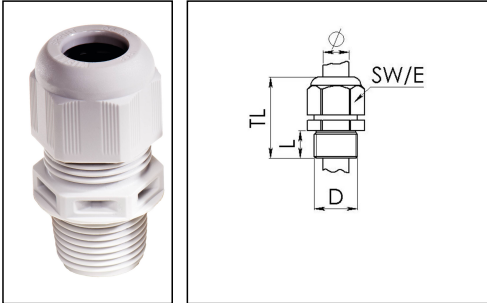

NSKV 1 1/2

Cable gland, polyamide, NPT 1 1/2", RAL 7035

Product illustrations are exemplary and may differ from the chosen product. Further variants and individual customization, we will gladly provide you on request.

Material cable gland	Polyamide
Material sealing gasket	EPDM
Temp. range min	-40 °C
Temp. range max	100 °C
Protection class	IP69, IP68 (5 bar 30 min)
Thread type	NPT
Ø Connection thread D	1 1/2"
Length screw-in thread L	18 mm
Ø cable diameter min	21 mm
Ø cable diameter max	35 mm
Ø cable diameter UL	24,3 mm - 33,4 mm
Key width SW	55 mm
Collar diameter (E)	61 mm
Total length TL	65 mm - 78 mm
Glow wire test	750 °C
Type of cable anchorage	A
Install. torques cap nut	30 N m
Install. torques fitting	30 N m
Impact category	5
Product Color	RAL 7035
Order no. RAL 7035	10062732
Type	NSKV 1 1/2
Packing unit	4
ETIM-Classification	EC000441