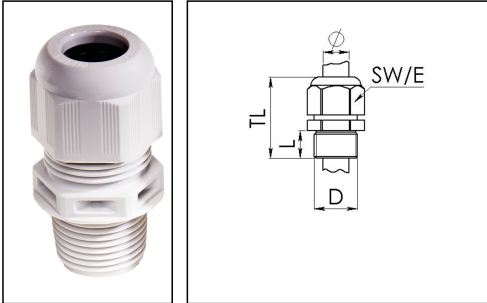

## NSKV 1 1/2

Cable gland, polyamide, NPT 1 1/2", RAL 7035

Product illustrations are exemplary and may differ from the chosen product. Further variants and individual customization, we will gladly provide you on request.

Material cable gland	Polyamide
Material sealing gasket	EPDM
Temp. range min	-40 °C
Temp. range max	100 °C
Protection class	IP69, IP68 (5 bar 30 min)
Thread type	NPT
Ø Connection thread D	1 1/2"
Length screw-in thread L	18 mm
Ø cable diameter min	21 mm
Ø cable diameter max	35 mm
Ø cable diameter UL	24,3 mm - 33,4 mm
Key width SW	55 mm
Collar diameter (E)	61 mm
Total length TL	65 mm - 78 mm
Glow wire test	750 °C
Type of cable anchorage	A
Install. torques cap nut	30 N m
Install. torques fitting	30 N m
Impact category	5
Product Color	RAL 7035
Order no. RAL 7035	10062732
Type	NSKV 1 1/2
Packing unit	4
ETIM-Classification	EC000441