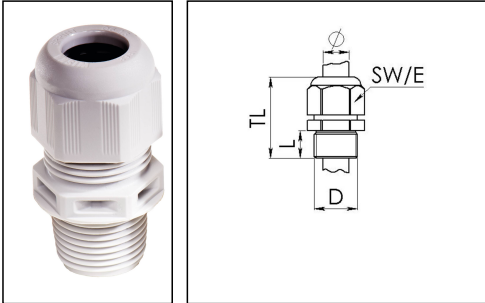

NSKV 1 1/2

Cable gland, polyamide

Product illustrations are exemplary and may differ from the chosen product. Further variants and individual customization, we will gladly provide you on request.

Material cable gland	Polyamide
Material sealing gasket	EPDM
Temp. range min	-40 °C
Temp. range max	100 °C
Protection class	IP69, IP68 (5 bar 30 min)
Thread type	NPT
Ø Connection thread D	1 1/2"
Length screw-in thread L	18 mm
Ø cable diameter min	21 mm
Ø cable diameter max	35 mm
Ø cable diameter UL	24,3 mm - 33,4 mm
Key width SW	55 mm
Collar diameter (E)	61 mm
Total length TL	65 mm - 78 mm
Glow wire test	750 °C
Type of cable anchorage	A
Install. torques cap nut	30 N m
Install. torques fitting	30 N m
Impact category	5
Product Color	RAL 7035
Order no. RAL 7035	10062732
Type	NSKV 1 1/2
Packing unit	4
ETIM-Classification	EC000441