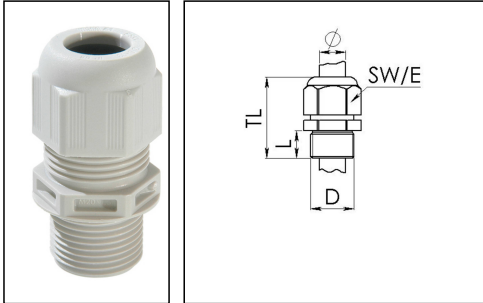

ESKV-L 12 LT

Cable gland LowTemp, polyamide, M12, RAL 7035 with long thread

Product illustrations are exemplary and may differ from the chosen product. Further variants and individual customization, we will gladly provide you on request.

Material cable gland	Polyamide
Material sealing gasket	Silicone
Protection class	IP69, IP68 (5 bar 30 min)
Temp. range min	-60 °C
Temp. range max	100 °C
Glow wire test	750 °C
Thread type	M
Ø Connection thread D	12
Lead	1,5
Length screw-in thread L	15 mm
Ø cable diameter min	3 mm
Ø cable diameter max	7 mm
Key width SW	16 mm
Collar diameter (E)	18 mm
Total length TL	35 mm - 40 mm
Type of cable anchorage	A
Install. torques fitting	2 N m
Install. torques cap nut	2 N m
Impact category	2
Product Color	RAL 7035
Type	ESKV-L 12 LT
Order no. RAL 7035	10062737
Packing unit	50
ETIM-Classification	EC000441