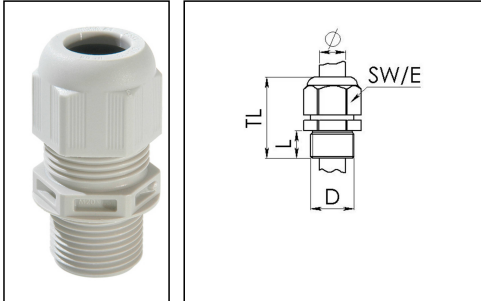

ESKV-L 16 LT

Cable gland LowTemp, polyamide, M16, RAL 7035 with long thread

Product illustrations are exemplary and may differ from the chosen product. Further variants and individual customization, we will gladly provide you on request.

Material cable gland	Polyamide
Material sealing gasket	Silicone
Protection class	IP69, IP68 (5 bar 30 min)
Temp. range min	-60 °C
Temp. range max	100 °C
Glow wire test	750 °C
Thread type	M
Ø Connection thread D	16
Lead	1,5
Length screw-in thread L	15 mm
Ø cable diameter min	4,5 mm
Ø cable diameter max	10 mm
Key width SW	20 mm
Collar diameter (E)	22 mm
Total length TL	37 mm - 43 mm
Type of cable anchorage	A
Install. torques fitting	3,5 N m
Install. torques cap nut	1,5 N m
Impact category	3
Product Color	RAL 7035
Type	ESKV-L 16 LT
Order no. RAL 7035	10062738
Packing unit	50
ETIM-Classification	EC000441