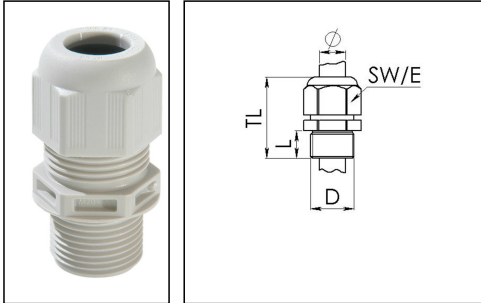

## ESKV-L 20 LT

Cable gland LowTemp, polyamide with long thread

Product illustrations are exemplary and may differ from the chosen product. Further variants and individual customization, we will gladly provide you on request.

Material cable gland	Polyamide
Material sealing gasket	Silicone
Protection class	IP69, IP68 (5 bar 30 min)
Temp. range min	-60 °C
Temp. range max	100 °C
Glow wire test	750 °C
Thread type	M
Ø Connection thread D	20
Lead	1,5
Length screw-in thread L	15 mm
Ø cable diameter min	6 mm
Ø cable diameter max	13 mm
Key width SW	24 mm
Collar diameter (E)	27 mm
Total length TL	41 mm - 50 mm
Type of cable anchorage	A
Install. torques fitting	4 N m
Install. torques cap nut	3 N m
Impact category	3
Product Color	RAL 7035
Type	ESKV-L 20 LT
Order no. RAL 7035	10062739
Packing unit	50
ETIM-Classification	EC000441