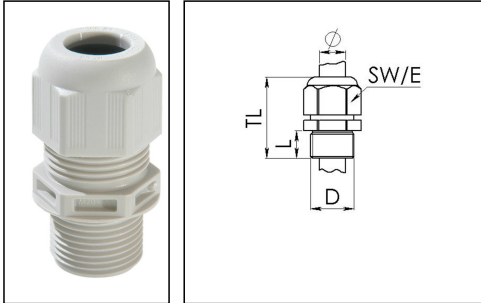

ESKV-L 20 LT

Cable gland LowTemp, polyamide, M20, RAL 7035 with long thread

Product illustrations are exemplary and may differ from the chosen product. Further variants and individual customization, we will gladly provide you on request.

Material cable gland	Polyamide
Material sealing gasket	Silicone
Protection class	IP69, IP68 (5 bar 30 min)
Temp. range min	-60 °C
Temp. range max	100 °C
Glow wire test	750 °C
Thread type	M
Ø Connection thread D	20
Lead	1,5
Length screw-in thread L	15 mm
Ø cable diameter min	6 mm
Ø cable diameter max	13 mm
Key width SW	24 mm
Collar diameter (E)	27 mm
Total length TL	41 mm - 50 mm
Type of cable anchorage	A
Install. torques fitting	4 N m
Install. torques cap nut	3 N m
Impact category	3
Product Color	RAL 7035
Type	ESKV-L 20 LT
Order no. RAL 7035	10062739
Packing unit	50
ETIM-Classification	EC000441