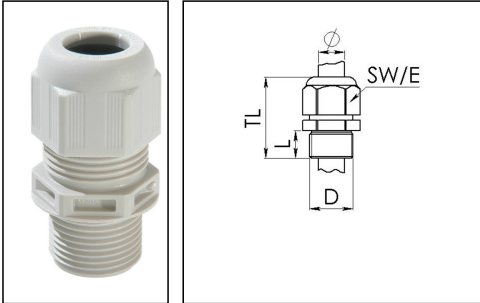

ESKV-L 32 LT

Cable gland LowTemp, polyamide, M32, RAL 7035 with long thread

Product illustrations are exemplary and may differ from the chosen product. Further variants and individual customization, we will gladly provide you on request.

Material cable gland	Polyamide
Material sealing gasket	Silicone
Protection class	IP69, IP68 (5 bar 30 min)
Temp. range min	-60 °C
Temp. range max	100 °C
Glow wire test	750 °C
Thread type	M
Ø Connection thread D	32
Lead	1,5
Length screw-in thread L	15 mm
Ø cable diameter min	13 mm
Ø cable diameter max	21 mm
Key width SW	36 mm
Collar diameter (E)	40 mm
Total length TL	45 mm - 54 mm
Type of cable anchorage	A
Install. torques fitting	15 N m
Install. torques cap nut	4 N m
Impact category	4
Product Color	RAL 7035
Type	ESKV-L 32 LT
Order no. RAL 7035	10062759
Packing unit	25
ETIM-Classification	EC000441