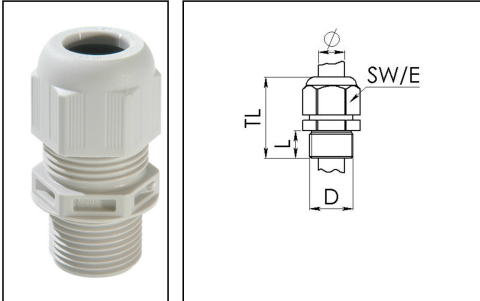

## ESKV-L 32 LT

Cable gland LowTemp, polyamide, M32, RAL 7035 with long thread

Product illustrations are exemplary and may differ from the chosen product. Further variants and individual customization, we will gladly provide you on request.

Material cable gland	Polyamide
Material sealing gasket	Silicone
Protection class	IP69, IP68 (5 bar 30 min)
Temp. range min	-60 °C
Temp. range max	100 °C
Glow wire test	750 °C
Thread type	M
Ø Connection thread D	32
Lead	1,5
Length screw-in thread L	15 mm
Ø cable diameter min	13 mm
Ø cable diameter max	21 mm
Key width SW	36 mm
Collar diameter (E)	40 mm
Total length TL	45 mm - 54 mm
Type of cable anchorage	A
Install. torques fitting	15 N m
Install. torques cap nut	4 N m
Impact category	4
Product Color	RAL 7035
Type	ESKV-L 32 LT
Order no. RAL 7035	10062759
Packing unit	25
ETIM-Classification	EC000441