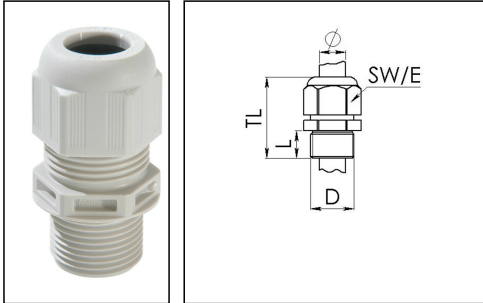

## ESKV-L 63 LT

Cable gland LowTemp, polyamide, M63, RAL 7035 with long thread

Product illustrations are exemplary and may differ from the chosen product. Further variants and individual customization, we will gladly provide you on request.

Material cable gland	Polyamide
Material sealing gasket	Silicone
Protection class	IP69, IP68 (5 bar 30 min)
Temp. range min	-60 °C
Temp. range max	100 °C
Glow wire test	750 °C
Thread type	M
Ø Connection thread D	63
Lead	1,5
Length screw-in thread L	18 mm
Ø cable diameter min	34 mm
Ø cable diameter max	48 mm
Key width SW	68 mm
Collar diameter (E)	75 mm
Total length TL	67 mm - 81 mm
Type of cable anchorage	A
Install. torques fitting	30 N m
Install. torques cap nut	30 N m
Impact category	5
Equipment	Incl. connection thread gasket
Product Color	RAL 7035
Type	ESKV-L 63 LT
Order no. RAL 7035	10062762
Packing unit	10
ETIM-Classification	EC000441