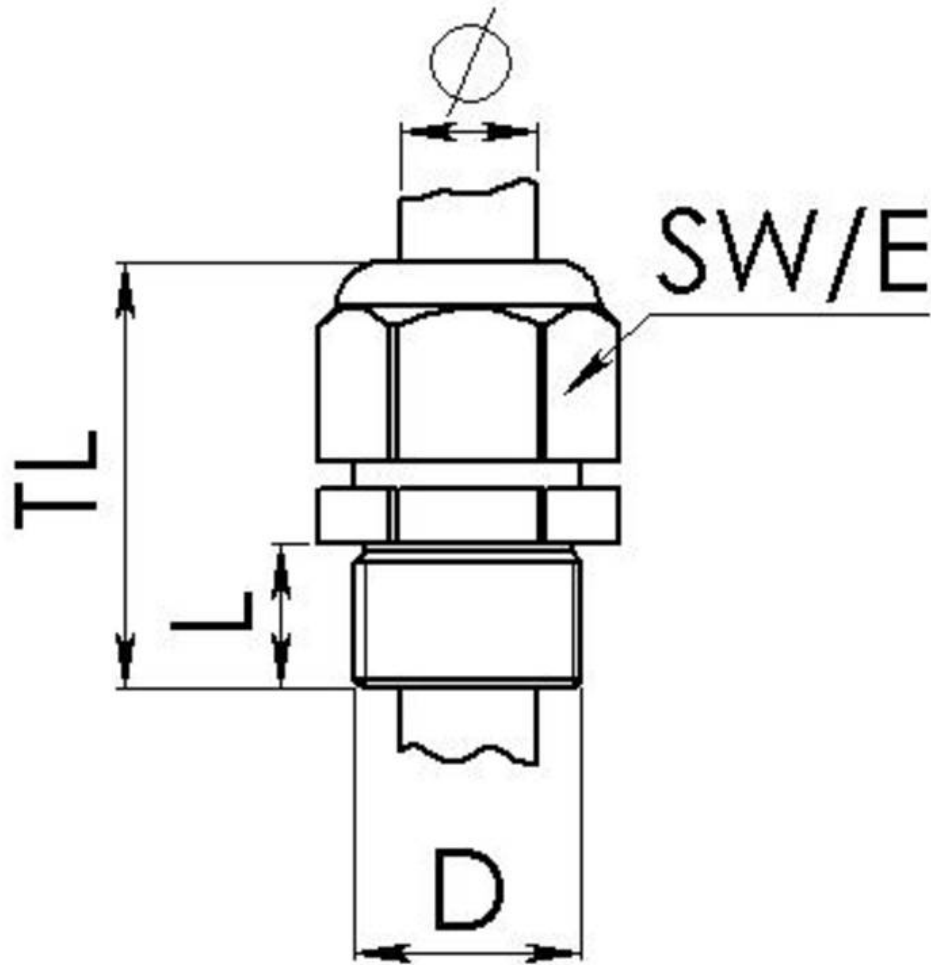

Your Contact:

WISKA Hoppmann GmbH

Kisdorfer Weg 28 · 24568 Kaltenkirchen · Germany

☎ +49-4191-508-0 · 📠 +49-4191-508-209

contact@wiska.de · www.wiska.com